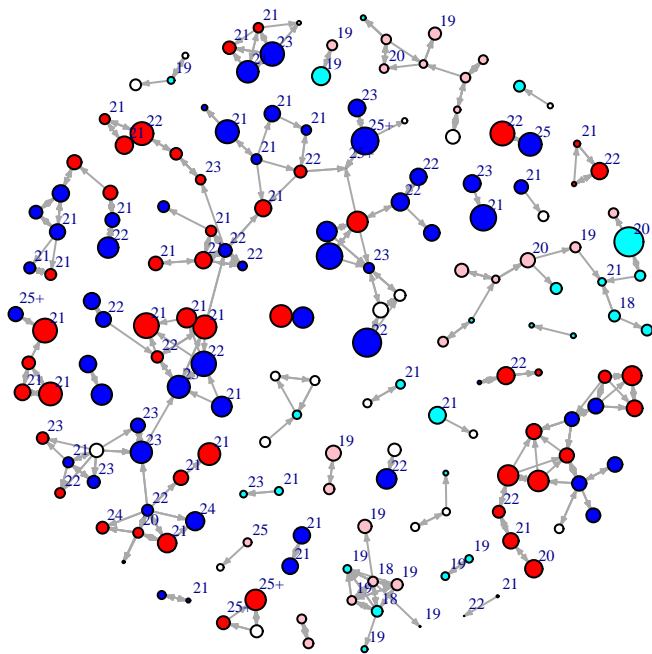

Vertex Size: Time

blue = M PBS
red = F PBS
cyan = M BBS
pink = F BBS
orange = F PY
green = M PY