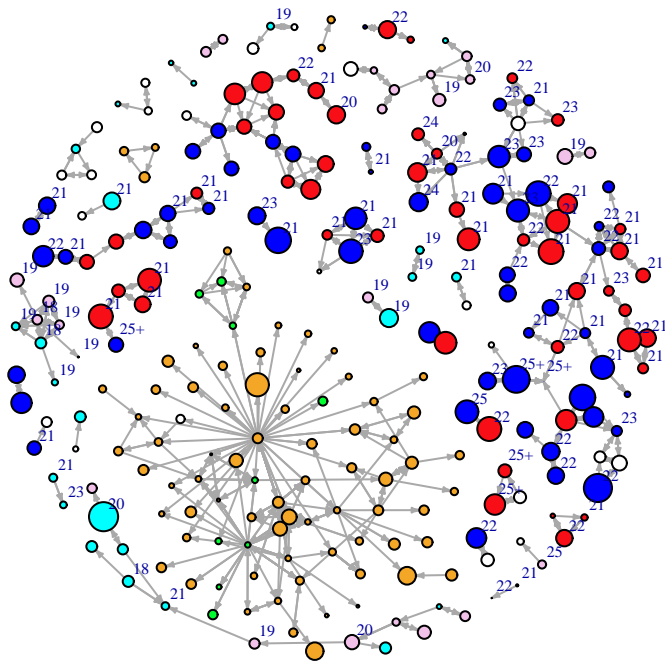

Vertex Size: Time

blue = M PBS
red = F PBS
cyan = M BBS
pink = F BBS
orange = F PY
green = M PY