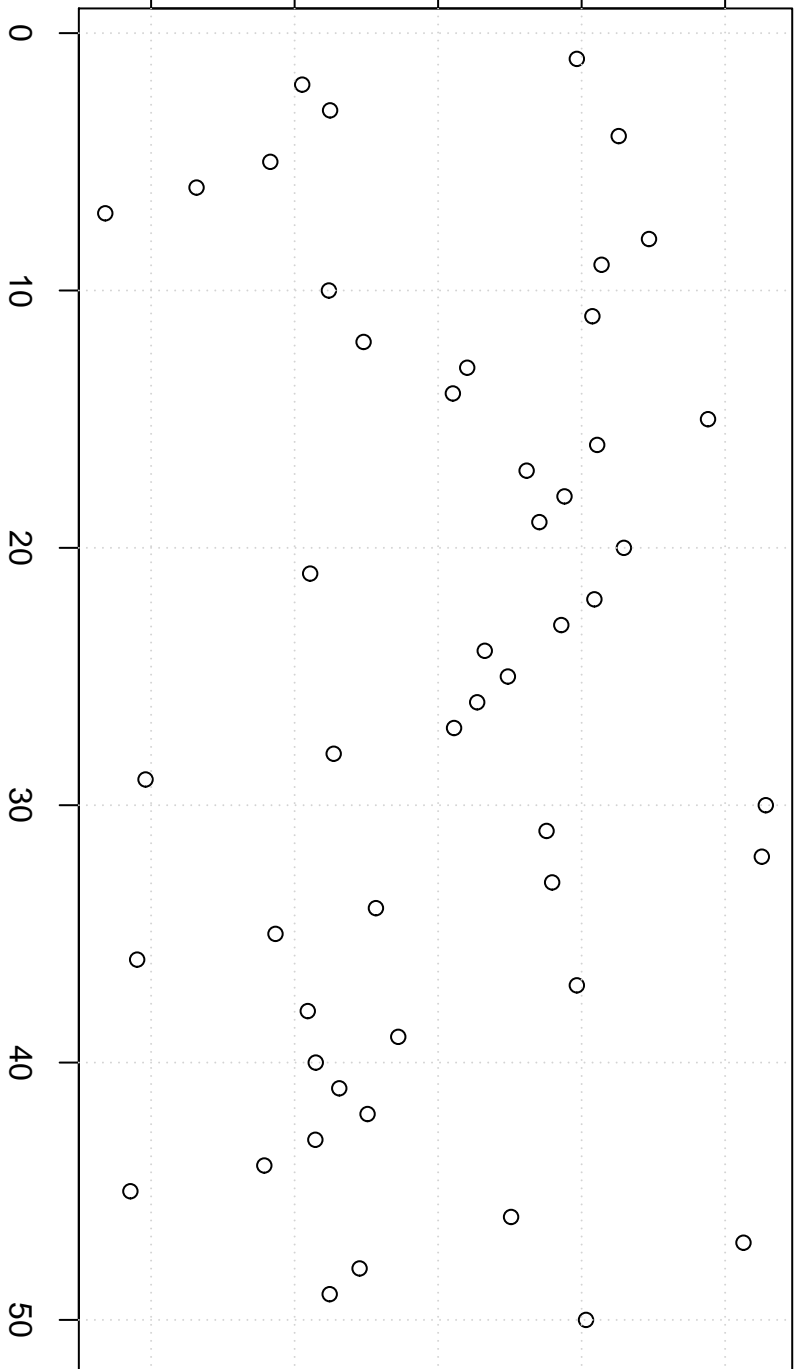

simulated values

3.85 3.90 3.95 4.00 4.05

Simulation of Mean

Index