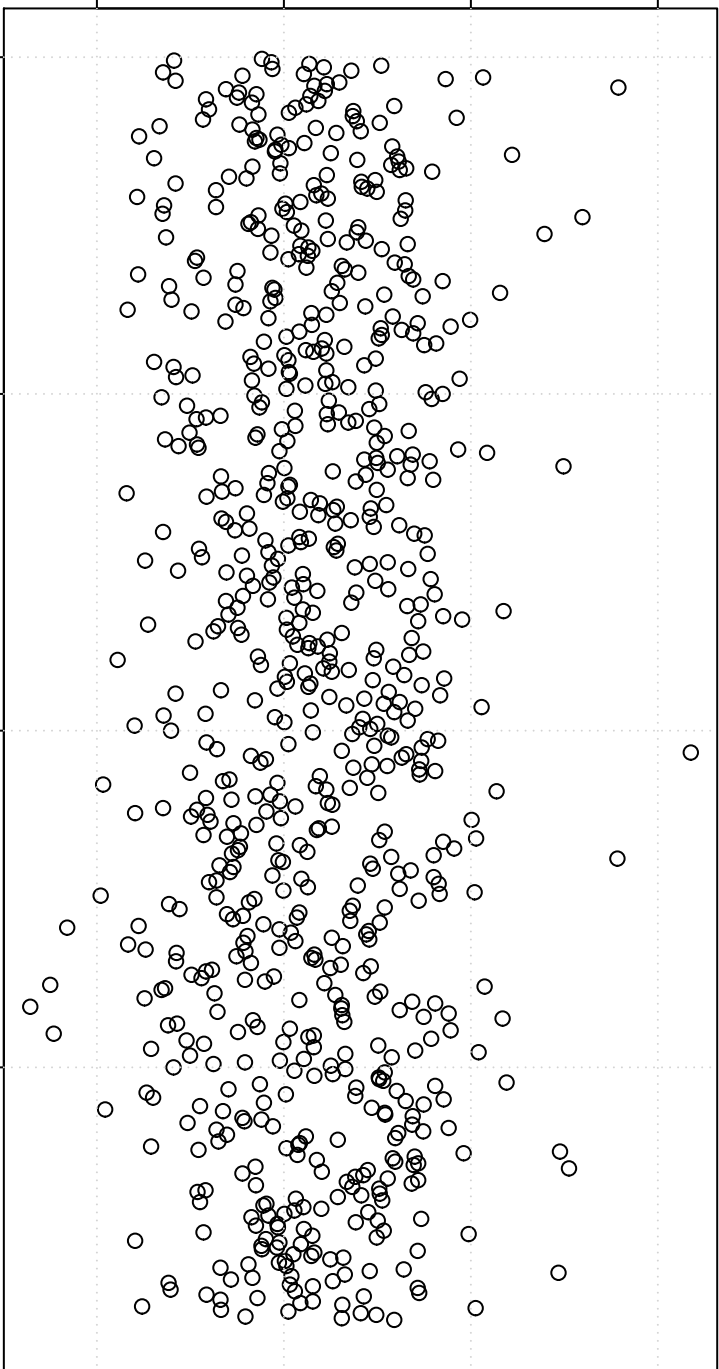

simulated values

22.5 23.0 23.5 24.0

0

200

400

600

Index

**Simulation of Mean**