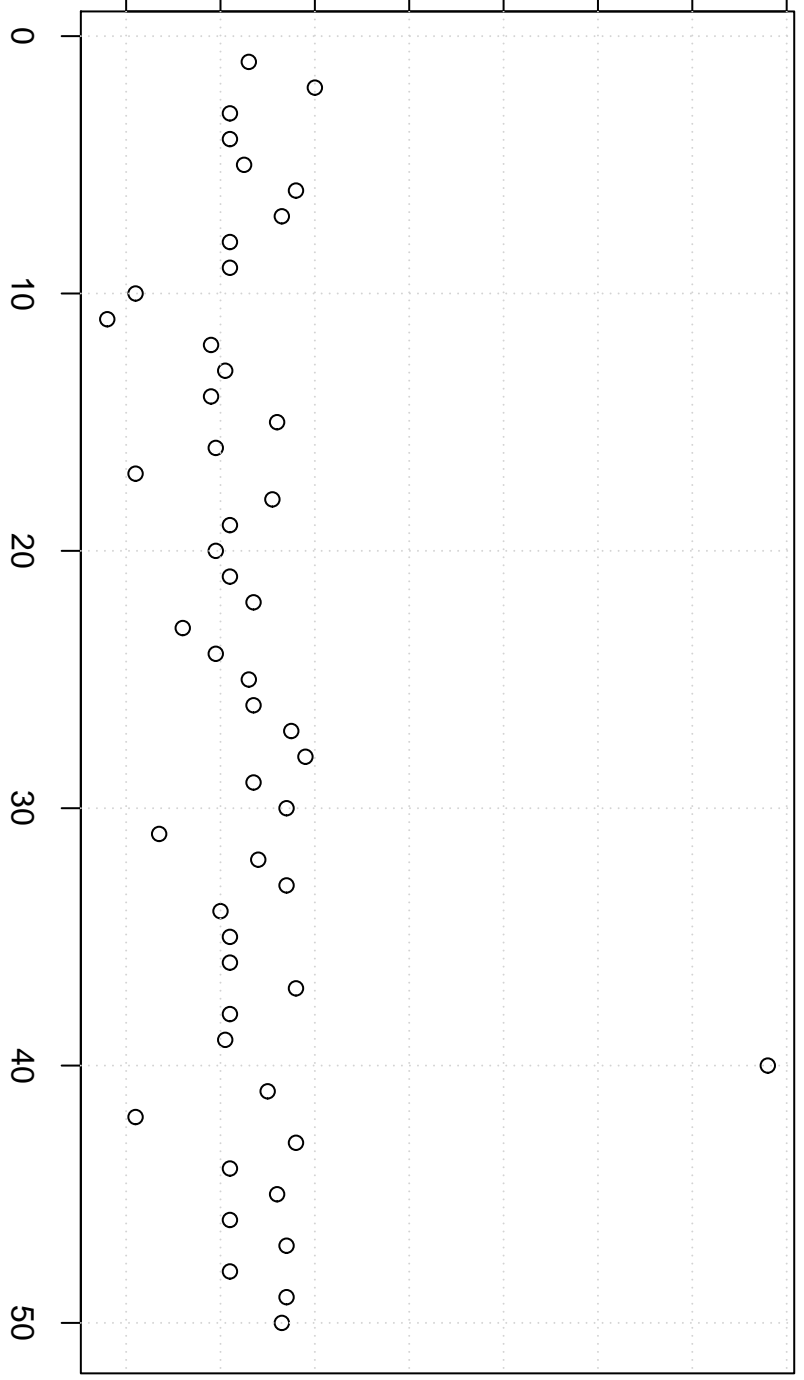

simulated values

39.9 40.0 40.1 40.2 40.3 40.4 40.5 40.6

**Simulation of Median**

Index