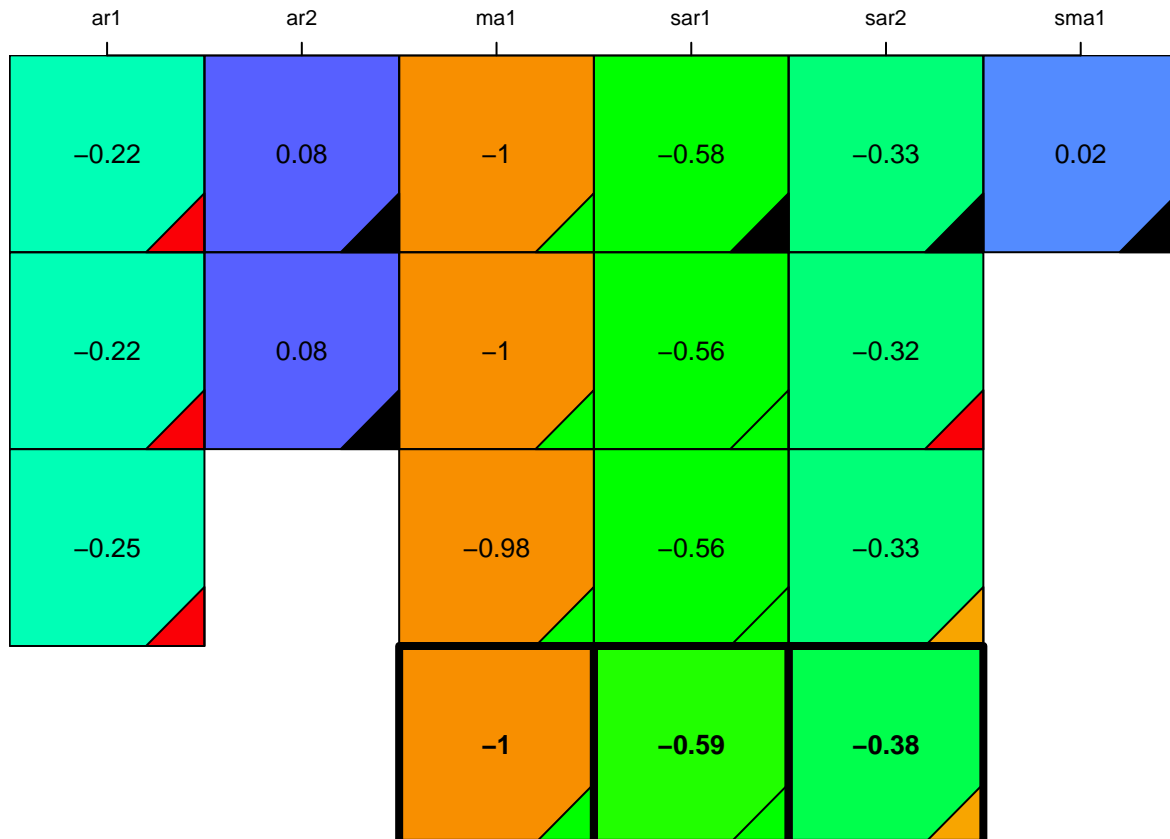

aic

coefficients

p-value