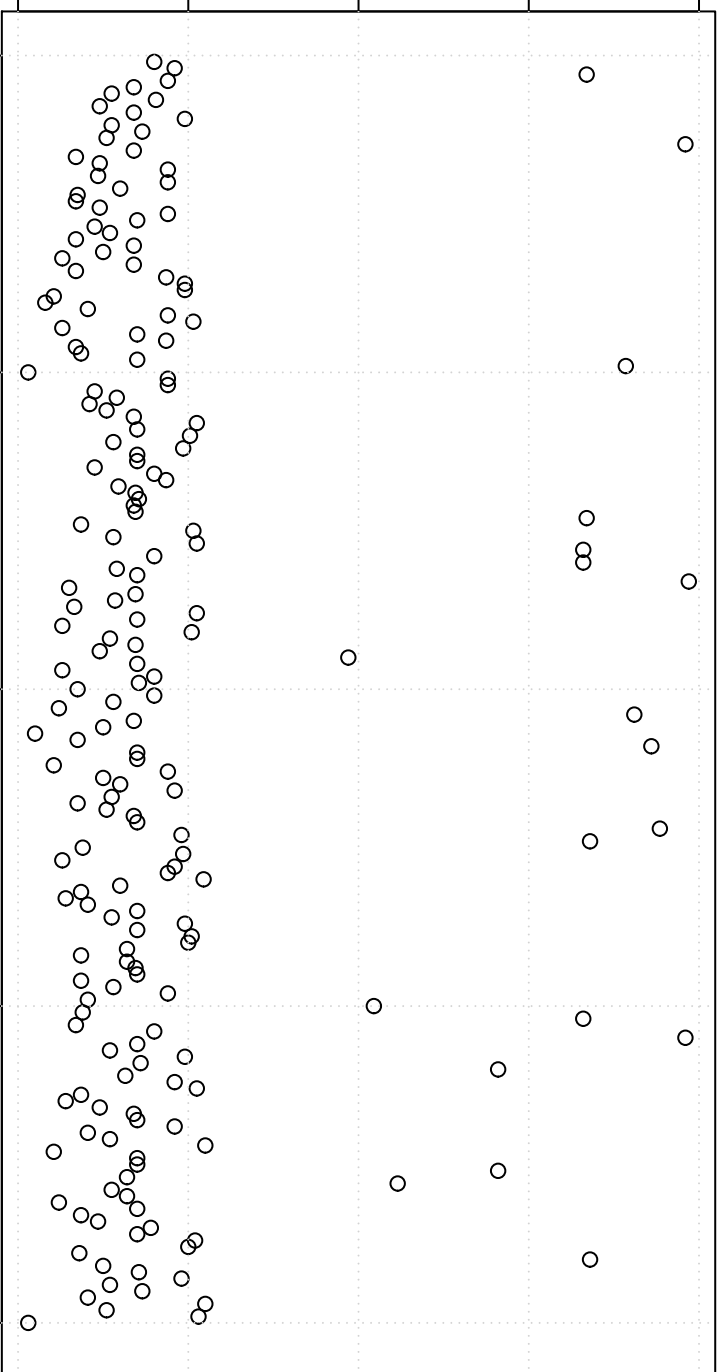

simulated values

8.5 9.0 9.5 10.0 10.5

0

50

100

150

200

Index

Simulation of Median