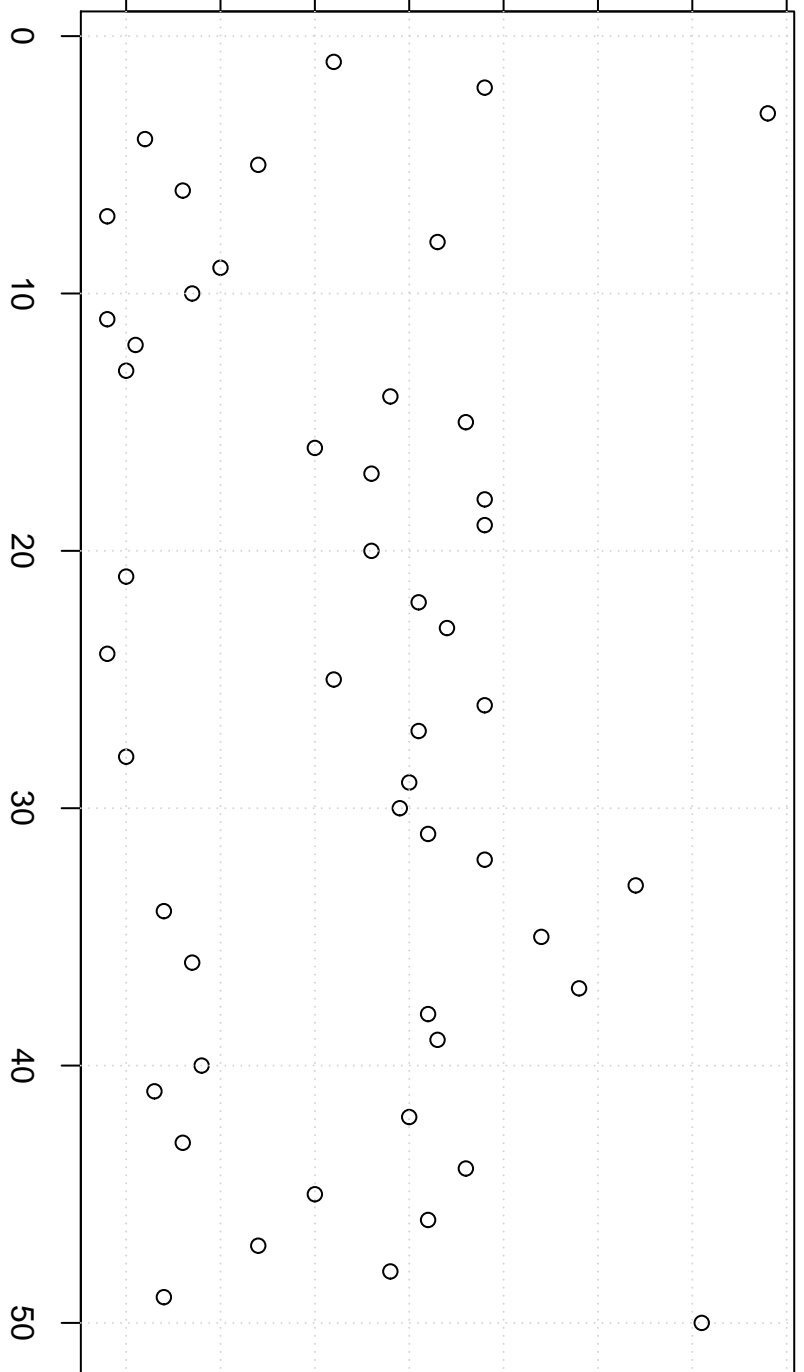

simulated values

9.80 9.85 9.90 9.95 10.05 10.15

Simulation of Median

Index