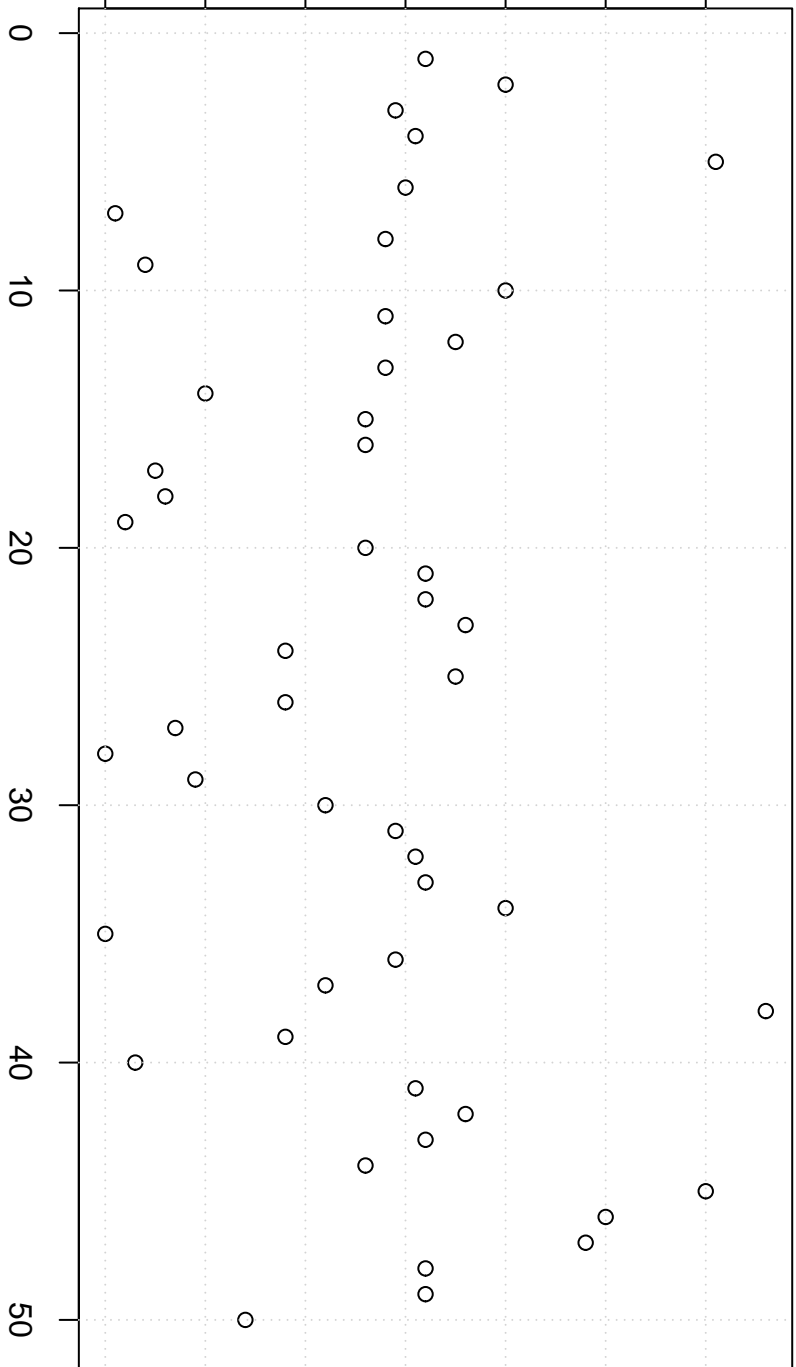

simulated values

9.80 9.85 9.90 9.95 10.00 10.10

Simulation of Median

Index