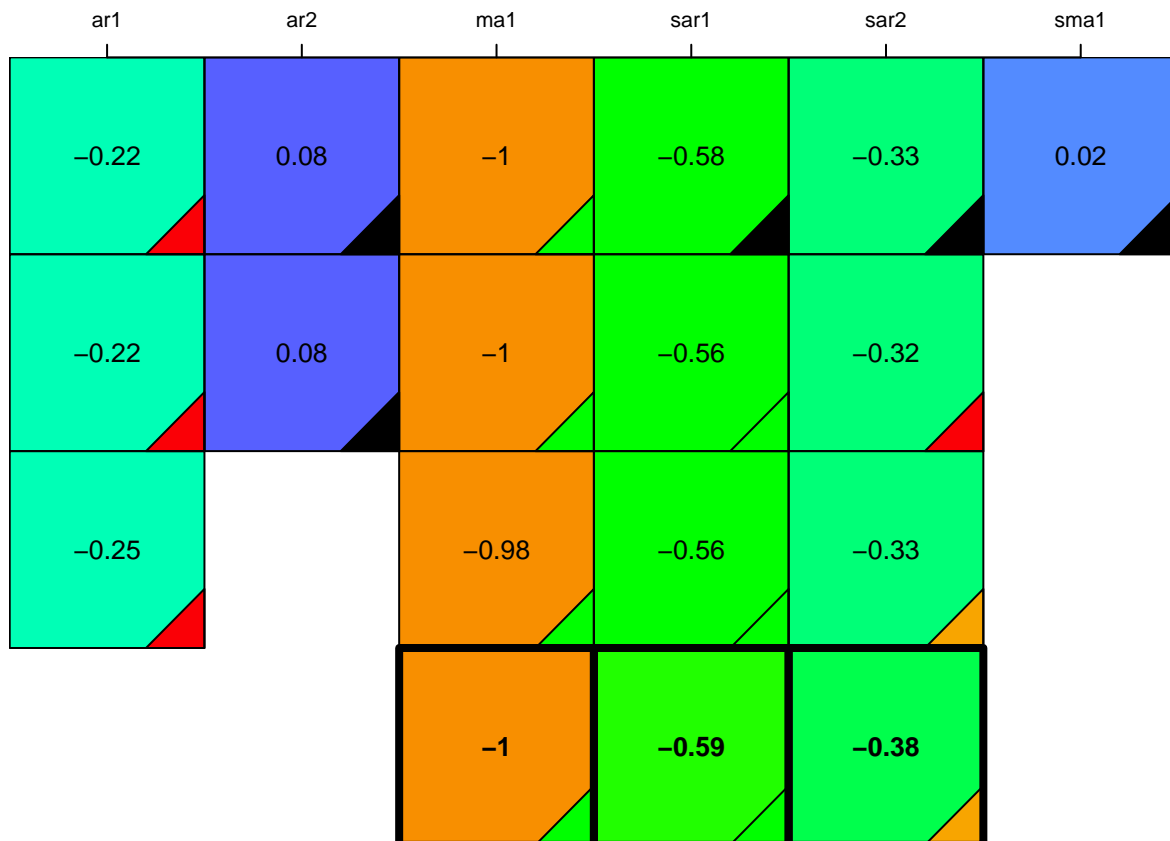

aic

coefficients

p-value