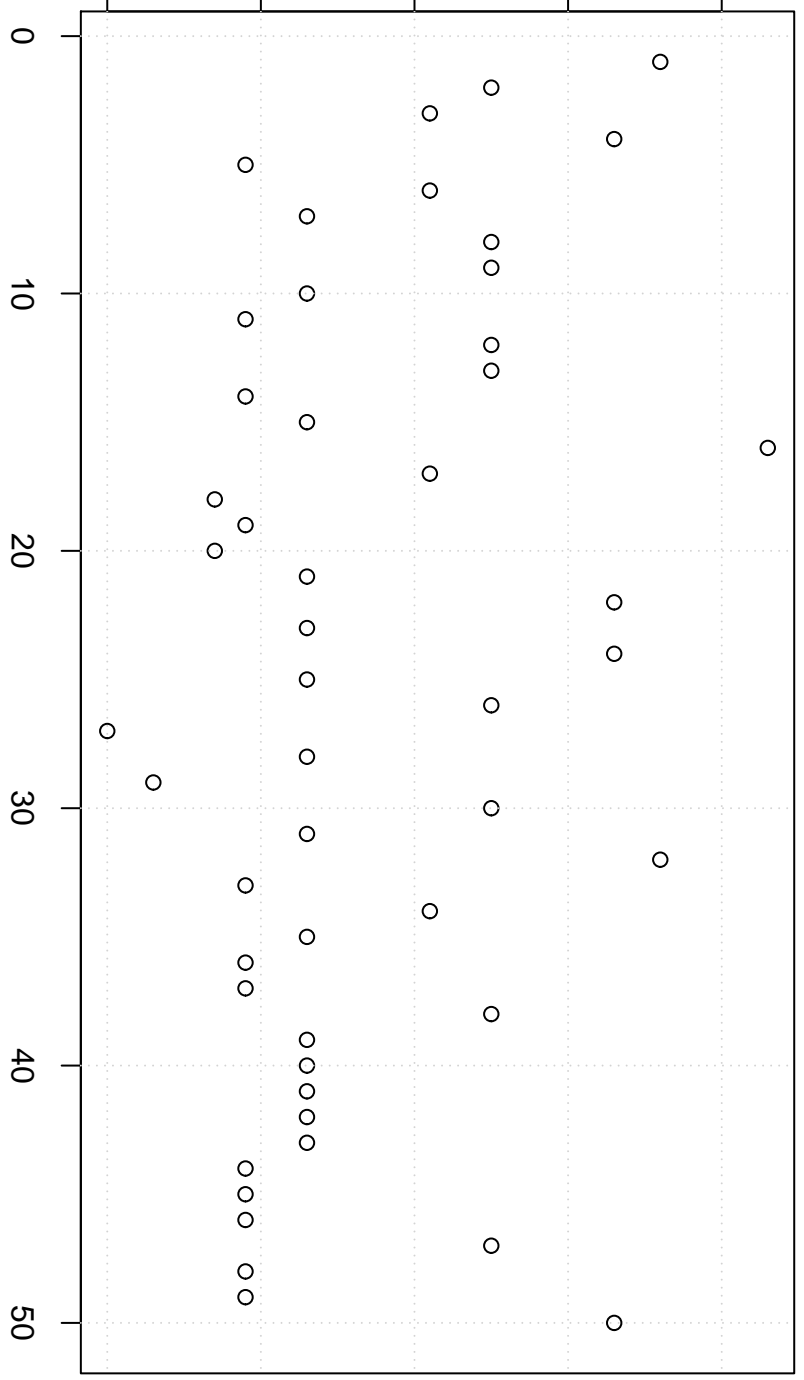

simulated values

16.70 16.75 16.80 16.85 16.90

Simulation of Midrange

Index