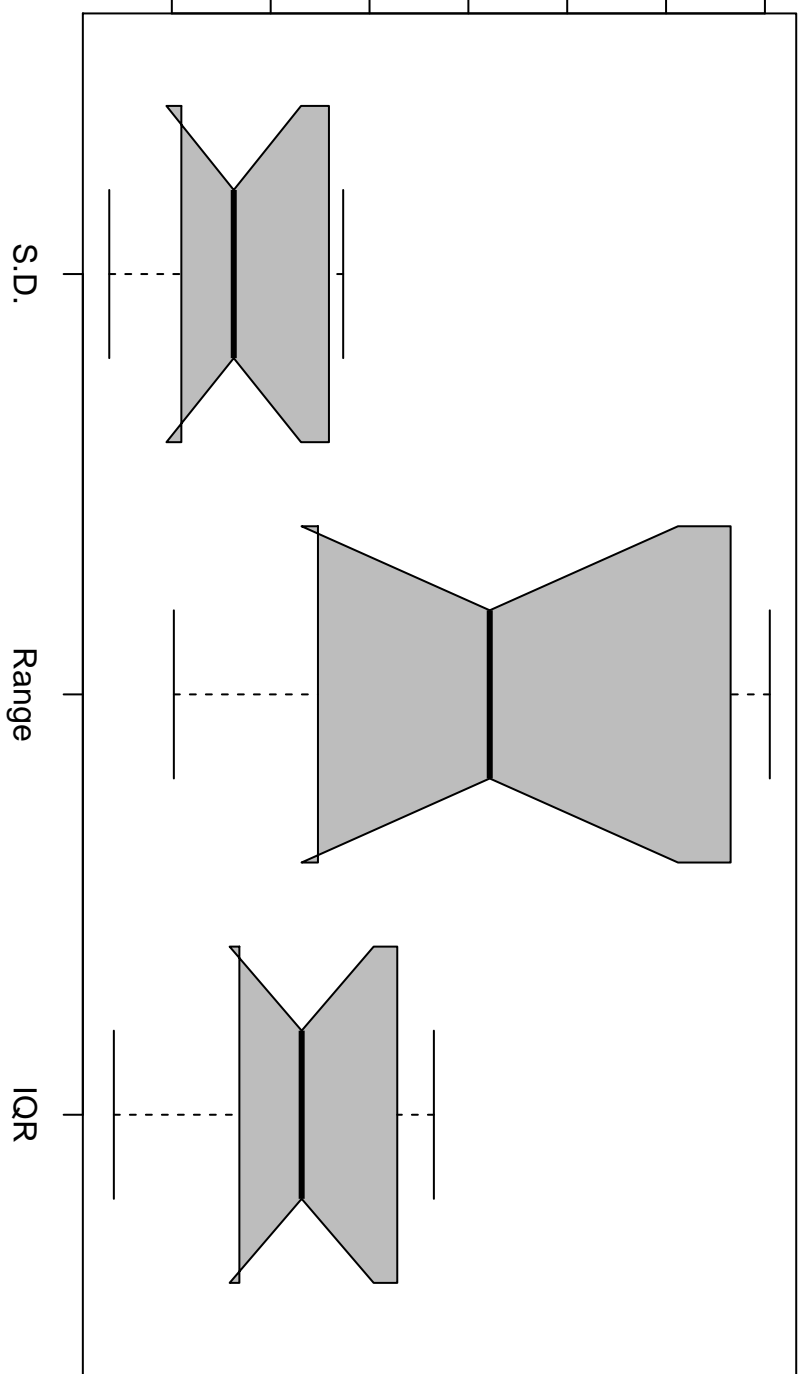

Overall Variability

2000 4000 6000 8000 12000

Notched Box Plots