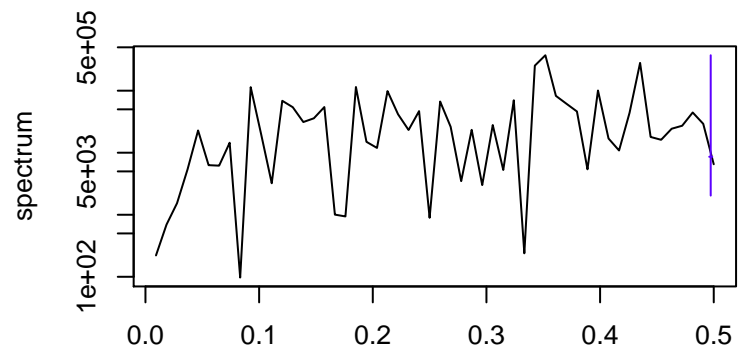

Observed

frequency
bandwidth = 0.00241

Trend

frequency
bandwidth = 0.00267

Seasonal

frequency
bandwidth = 0.00241

Random

frequency
bandwidth = 0.00267