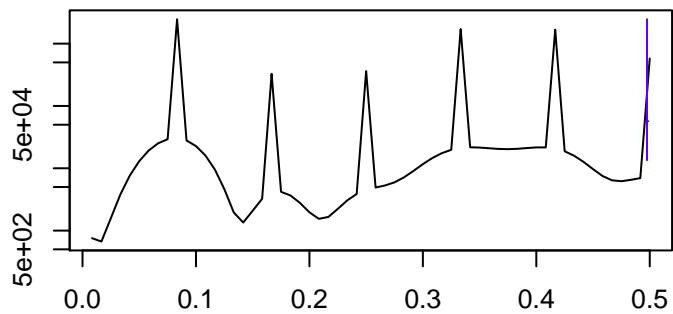

Observed

frequency
bandwidth = 0.00241

Trend

frequency
bandwidth = 0.00267

Seasonal

frequency
bandwidth = 0.00241

Random

frequency
bandwidth = 0.00267