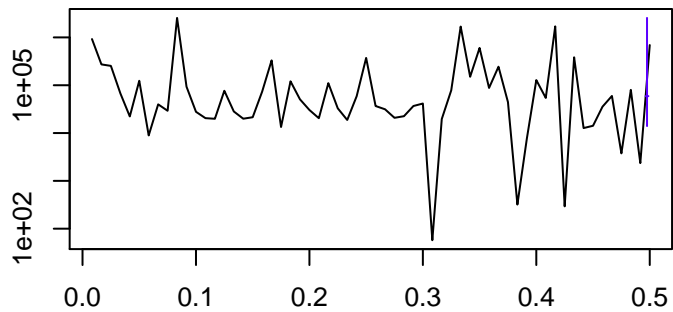

Observed

frequency
bandwidth = 0.00241

Trend

frequency
bandwidth = 0.00267

Seasonal

frequency
bandwidth = 0.00241

Random

frequency
bandwidth = 0.00267