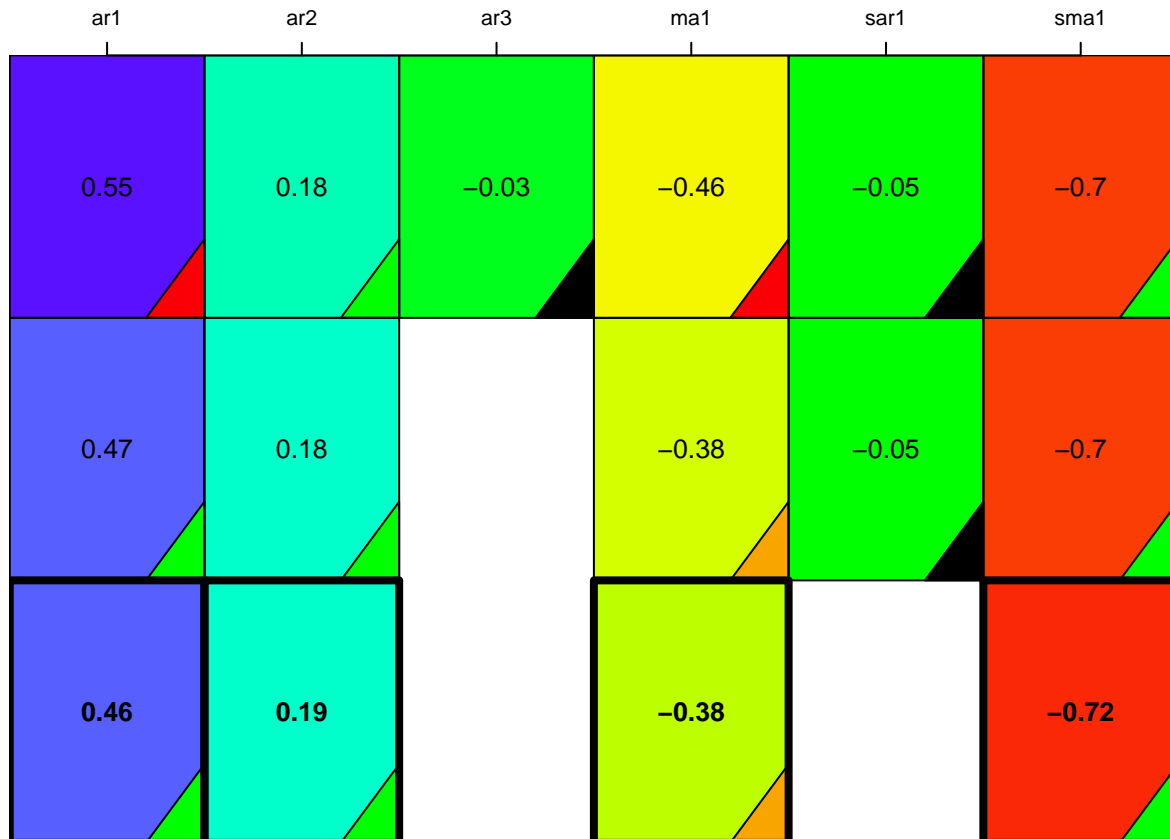

aic

coefficients

p-value