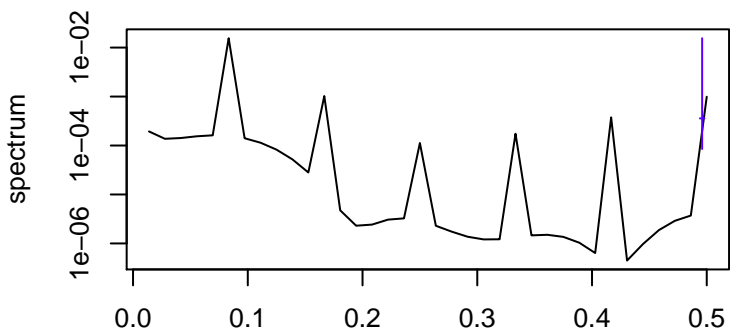

Observed

frequency
bandwidth = 0.00401

Trend

frequency
bandwidth = 0.00481

Seasonal

frequency
bandwidth = 0.00401

Random

frequency
bandwidth = 0.00481