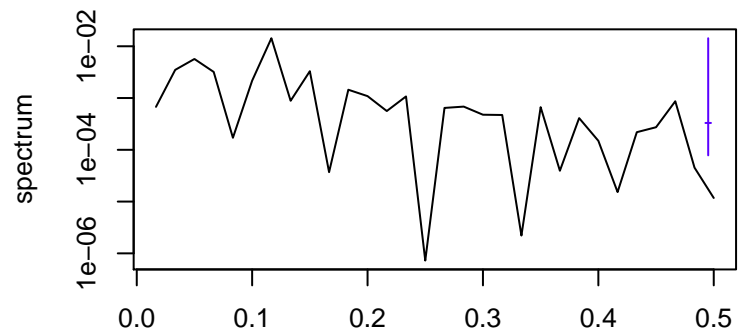

Observed

frequency
bandwidth = 0.00401

Trend

frequency
bandwidth = 0.00481

Seasonal

frequency
bandwidth = 0.00401

Random

frequency
bandwidth = 0.00481