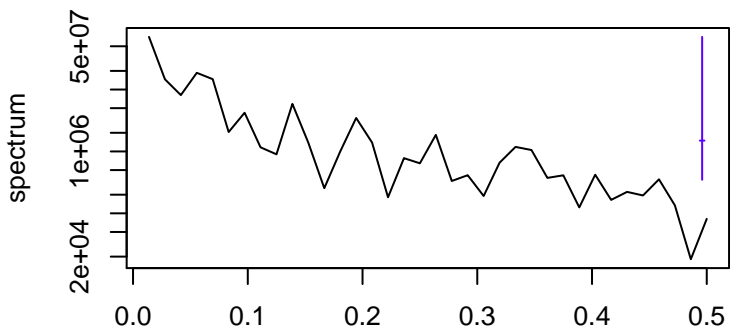

Observed

frequency
bandwidth = 0.00401

Trend

frequency
bandwidth = 0.00481

Seasonal

frequency
bandwidth = 0.00401

Random

frequency
bandwidth = 0.00481