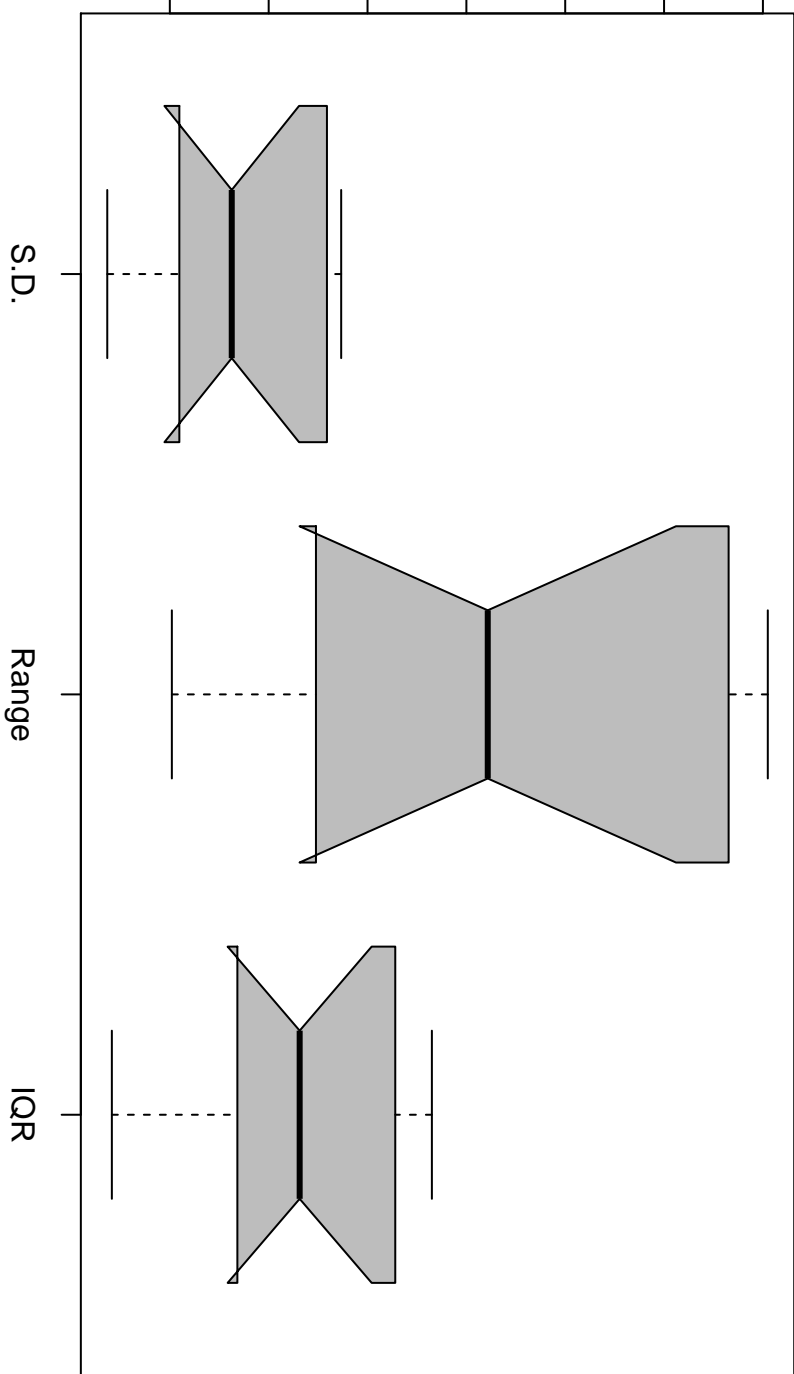

Overall Variability

2000 4000 6000 8000 12000

Notched Box Plots