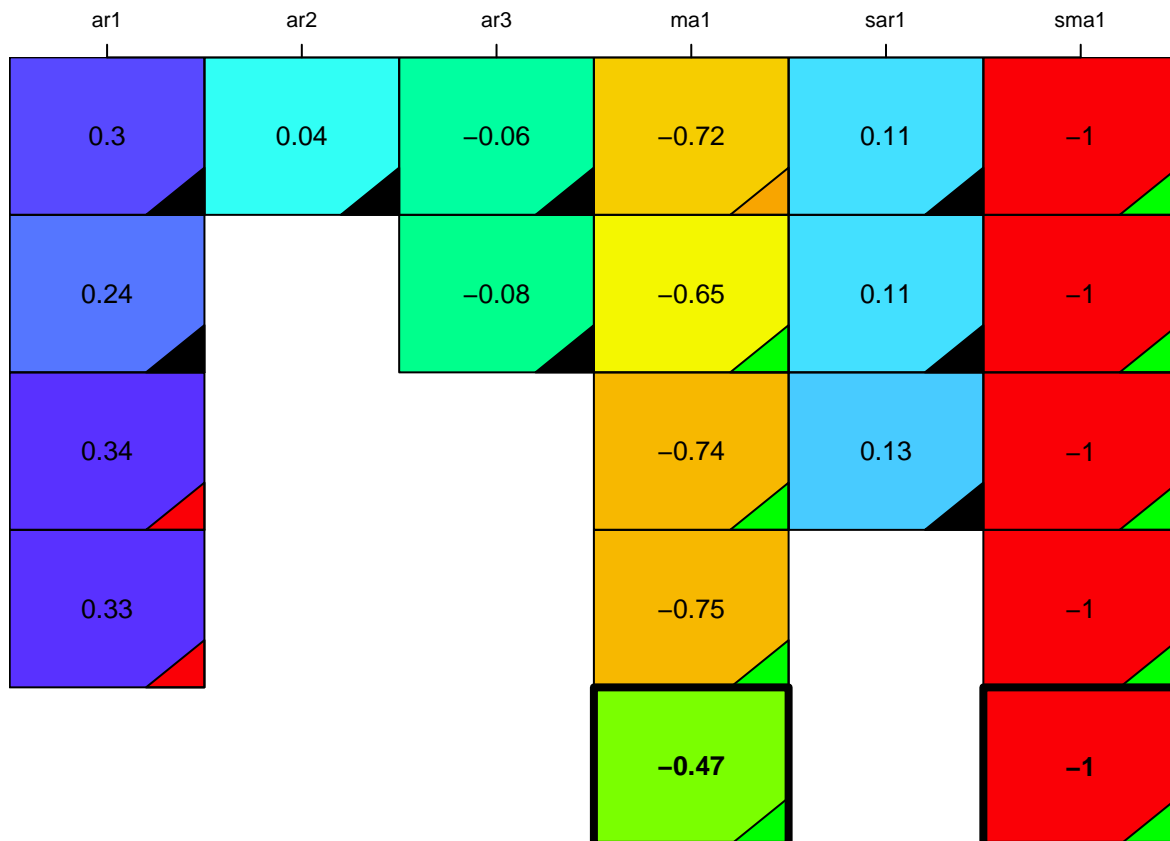

aic

coefficients

p-value