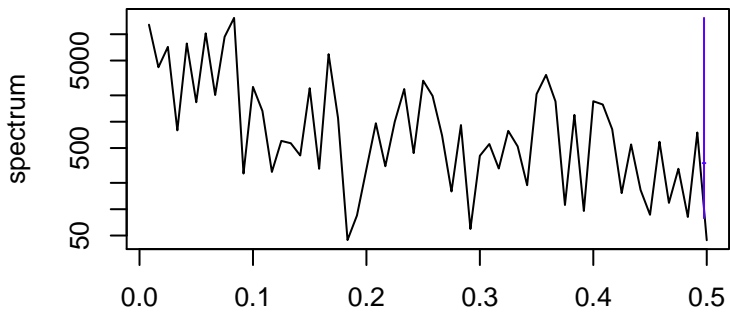

Observed

bandwidth = 0.00241

Trend

bandwidth = 0.00267

Seasonal

bandwidth = 0.00241

Random

bandwidth = 0.00267