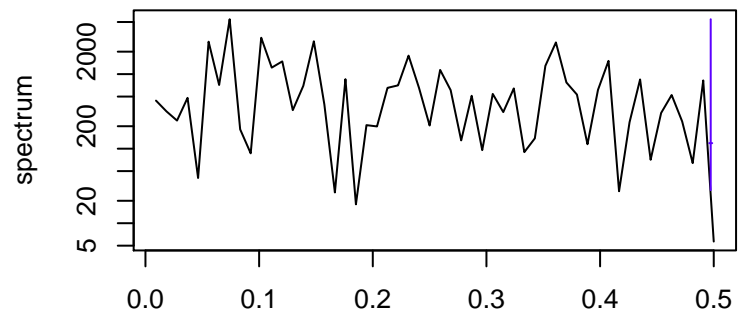

Observed

bandwidth = 0.00241

Trend

bandwidth = 0.00267

Seasonal

bandwidth = 0.00241

Random

bandwidth = 0.00267