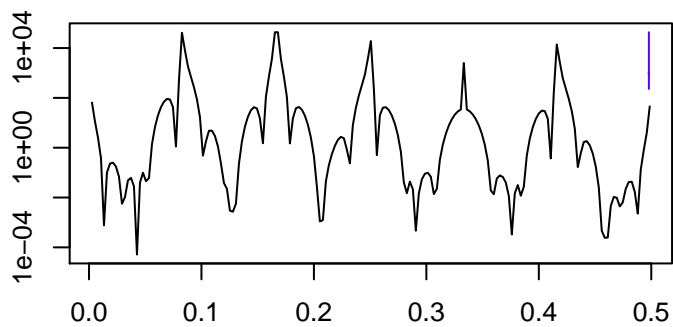

Observed

frequency
bandwidth = 0.00077

Trend

frequency
bandwidth = 0.00077

Seasonal

frequency
bandwidth = 0.00077

Remainder

frequency
bandwidth = 0.00077