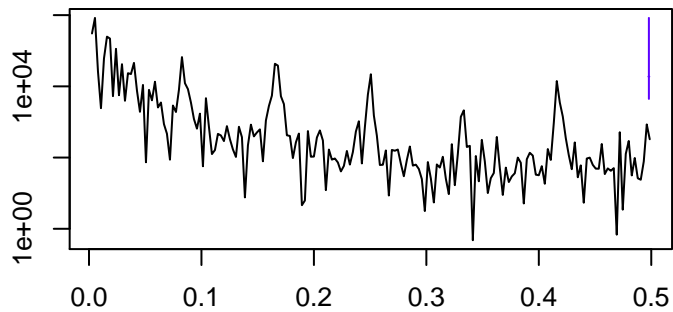

Observed

frequency
bandwidth = 0.00077

Trend

frequency
bandwidth = 0.00077

Seasonal

frequency
bandwidth = 0.00077

Remainder

frequency
bandwidth = 0.00077