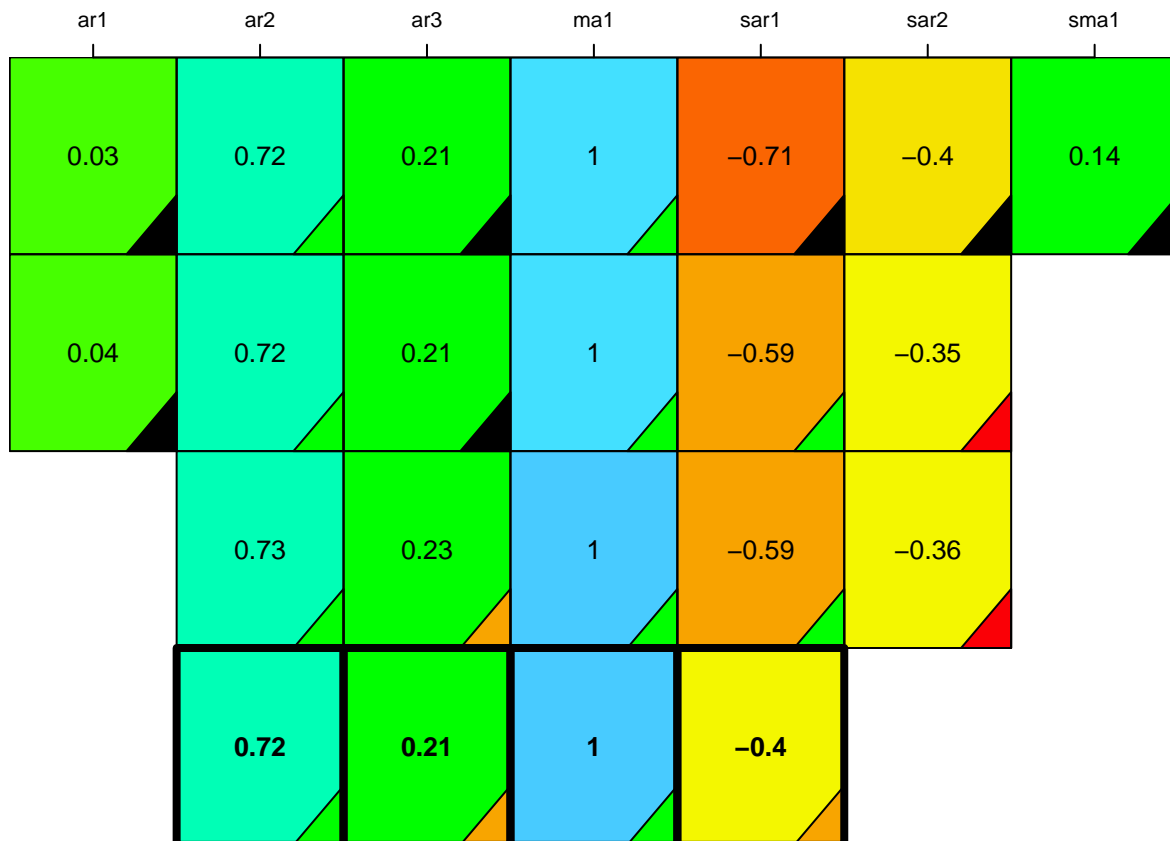

aic

coefficients

p-value