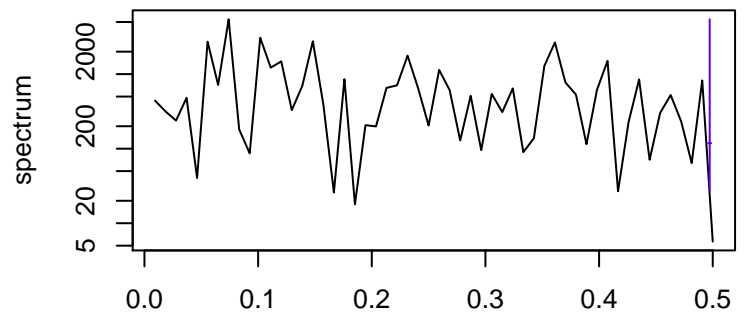

Observed

frequency
bandwidth = 0.00241

Trend

frequency
bandwidth = 0.00267

Seasonal

frequency
bandwidth = 0.00241

Random

frequency
bandwidth = 0.00267