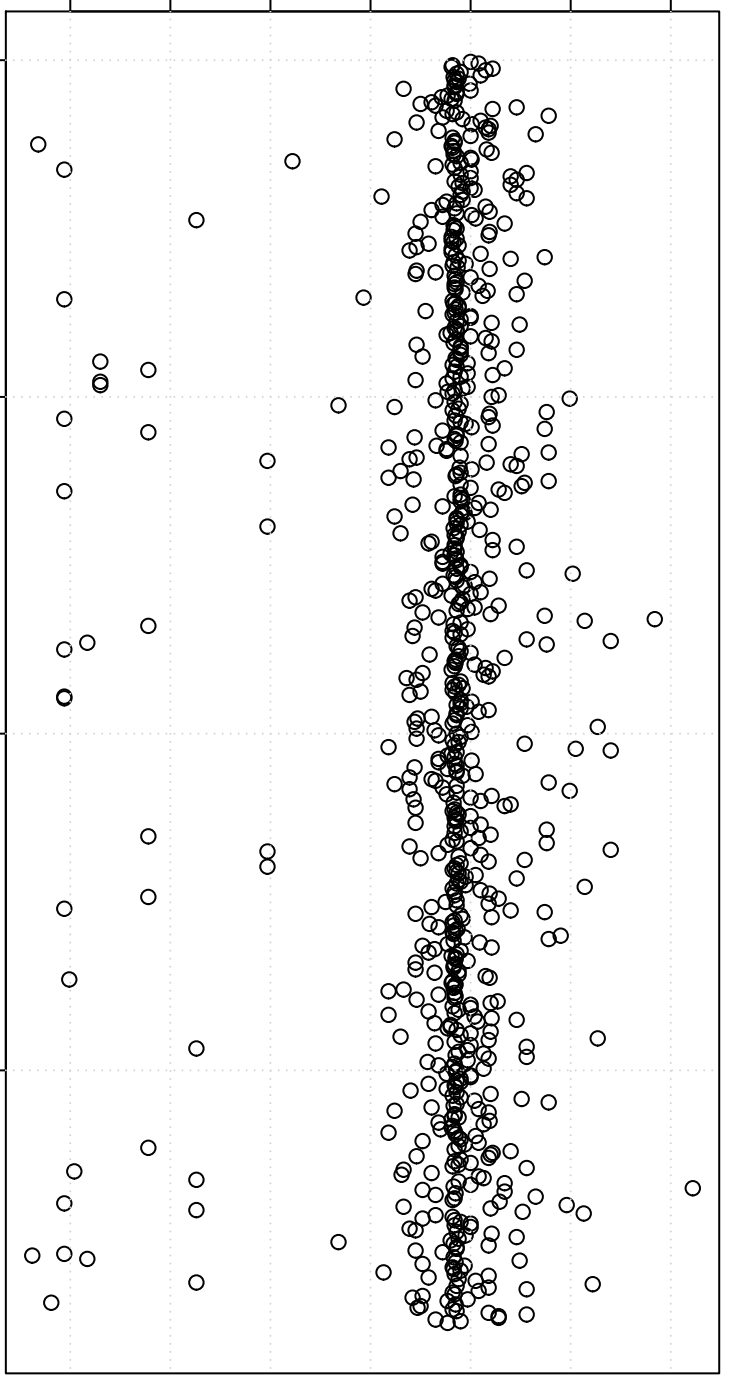

simulated values

13.5 14.0 14.5 15.0 15.5 16.0 16.5

0

200

400

600

Index

Simulation of Median