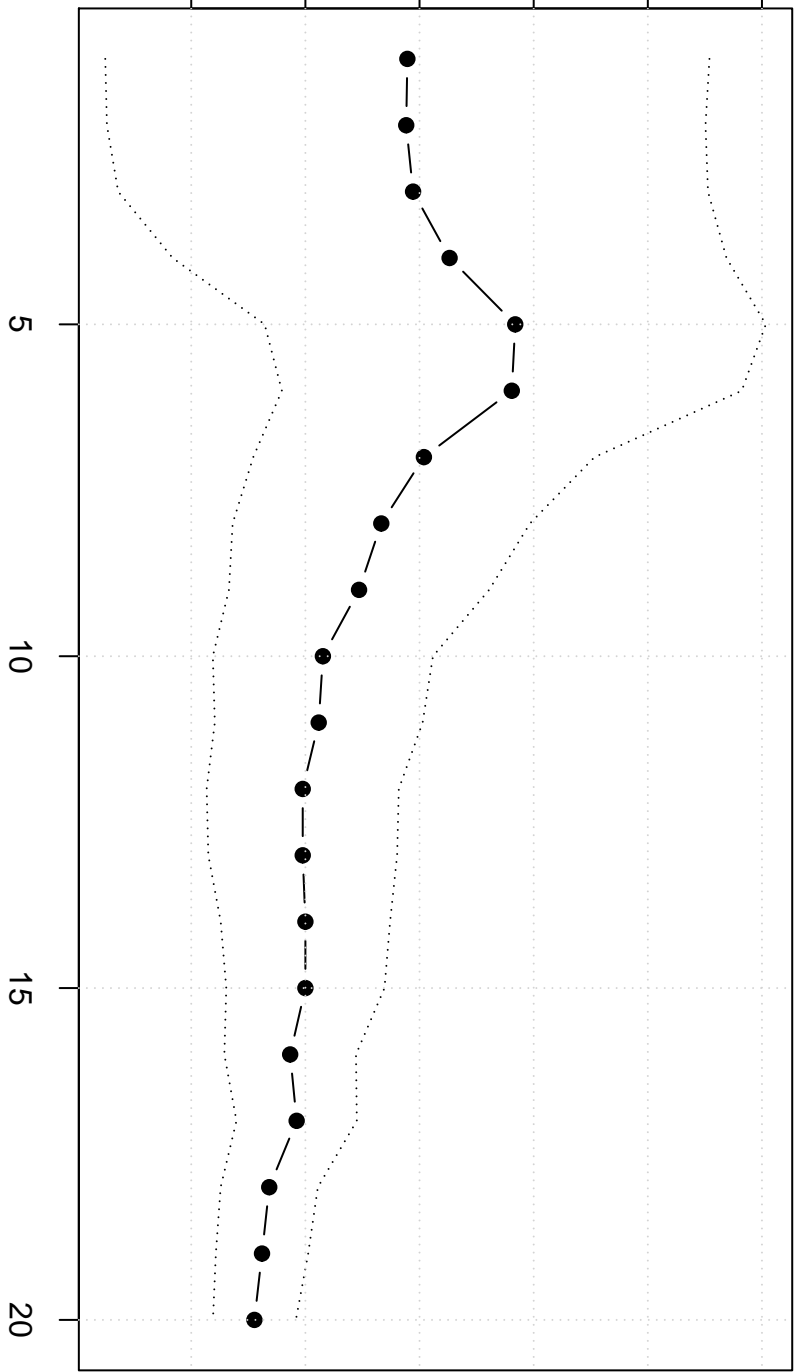

Winsorized Mean(j/n)

15.5 15.6 15.7 15.8 15.9 16.0

Robuustheid prijs zalm