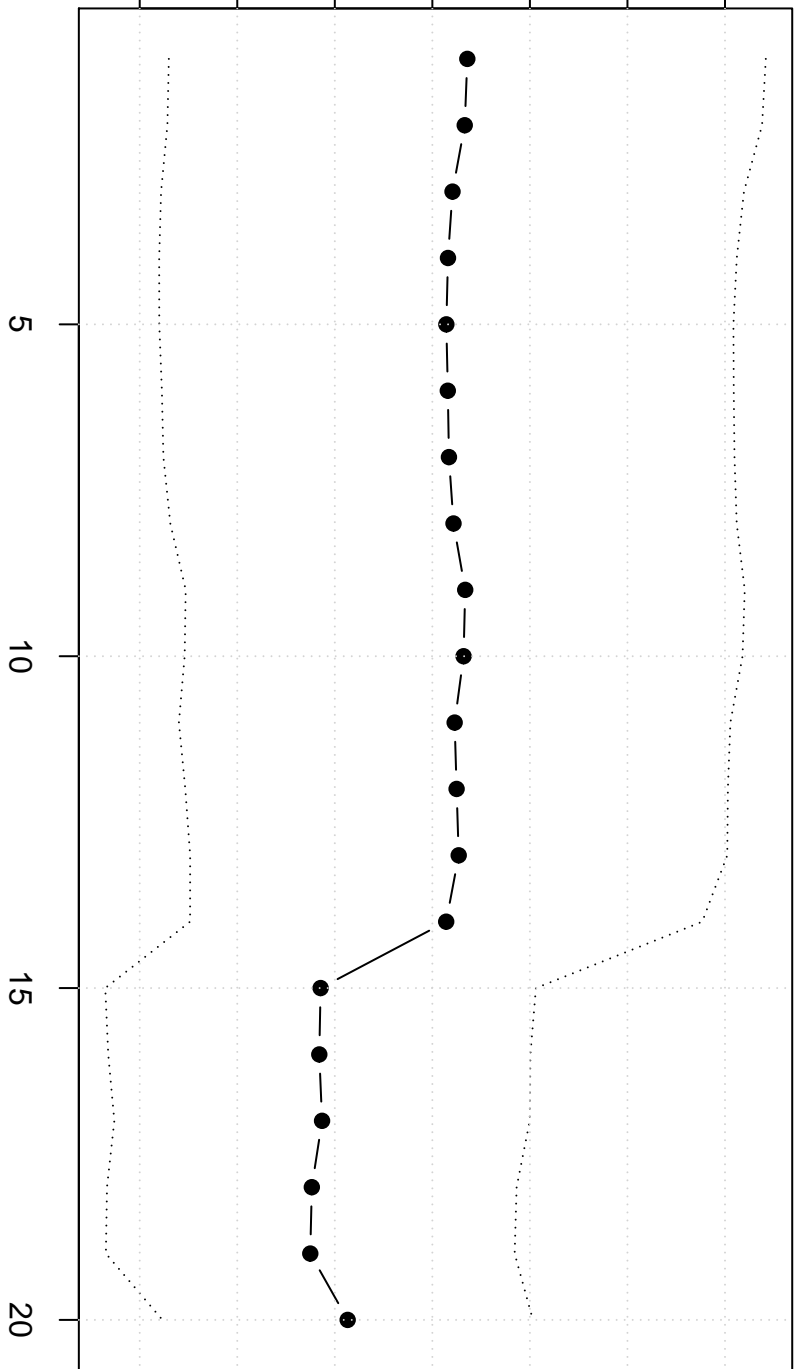

Winsorized Mean(j/n)

64.4 64.6 64.8 65.0 65.2 65.4 65.6

Robuustheid gem prijs Kinderbotines