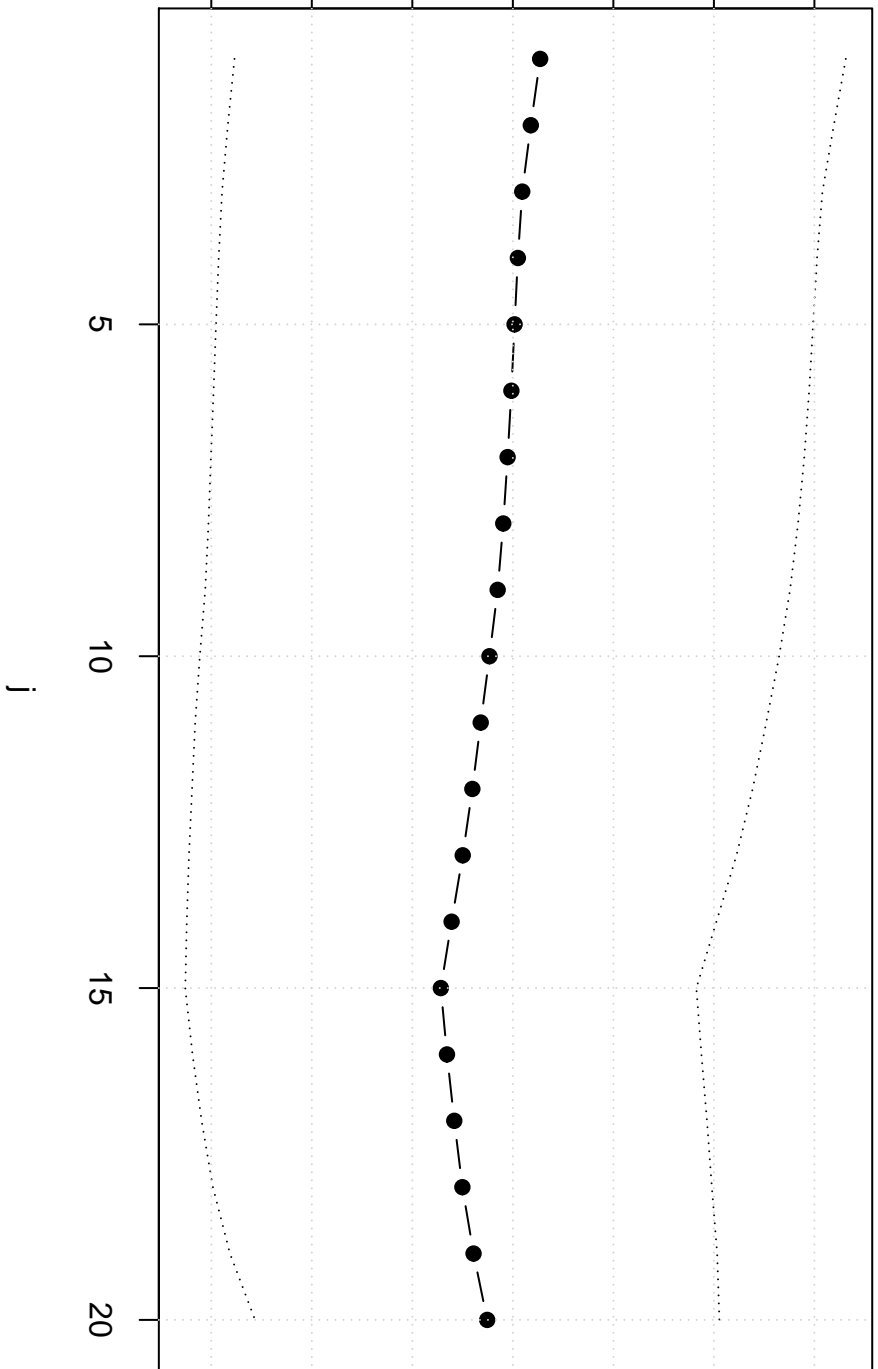

Trimmed Mean( $j/n$ )

64.4 64.6 64.8 65.0 65.2 65.4 65.6

**Robuustheid gem prijs Kinderbotines**