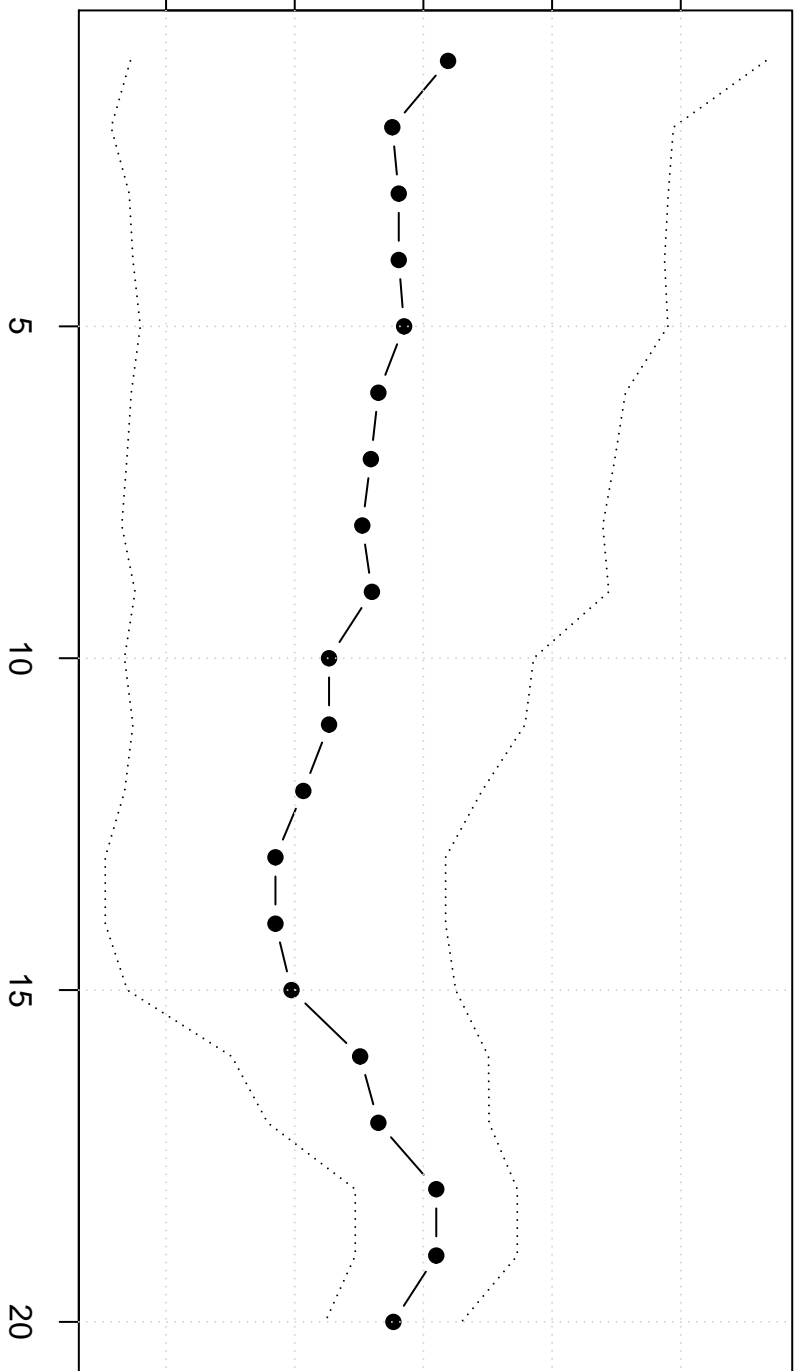

Winsorized Mean(j/n)

15.76 15.78 15.80 15.82 15.84

Robustness of Central Tendency