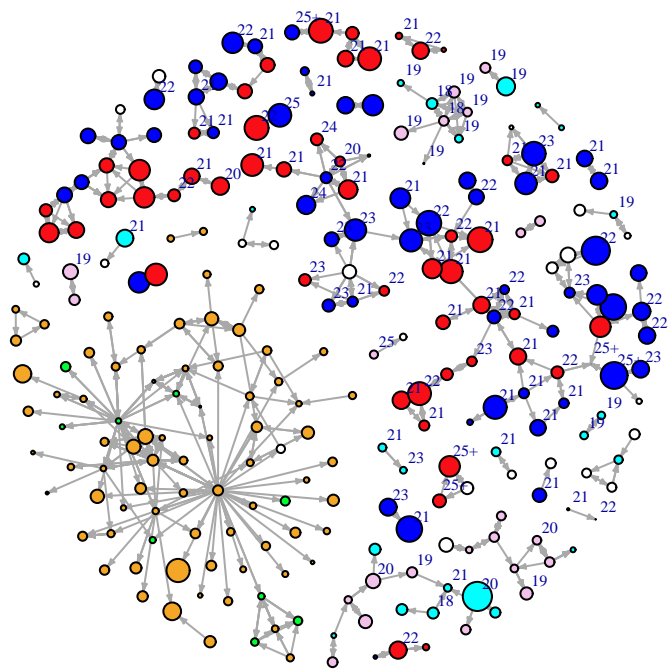

Vertex Size: Time

blue = M PBS
red = F PBS
cyan = M BBS
pink = F BBS
orange = F PY
green = M PY