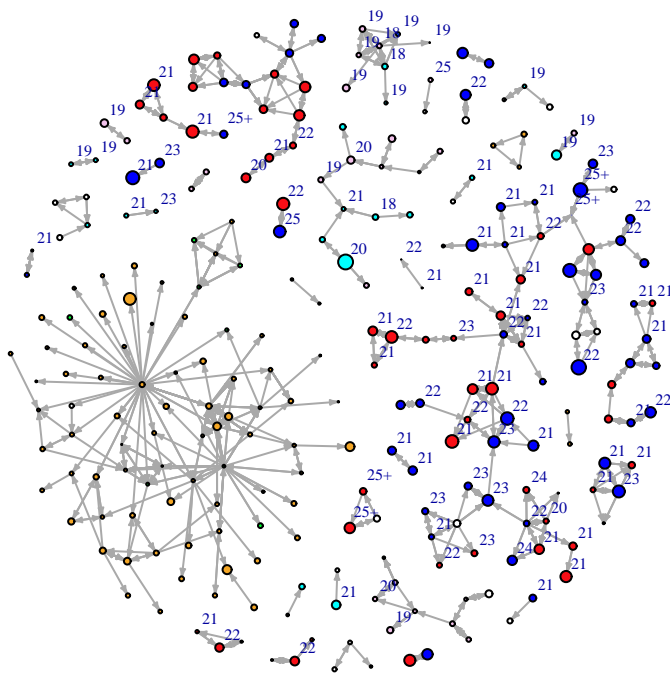

Vertex Size: Time

blue = M PBS
red = F PBS
cyan = M BBS
pink = F BBS
orange = F PY
green = M PY