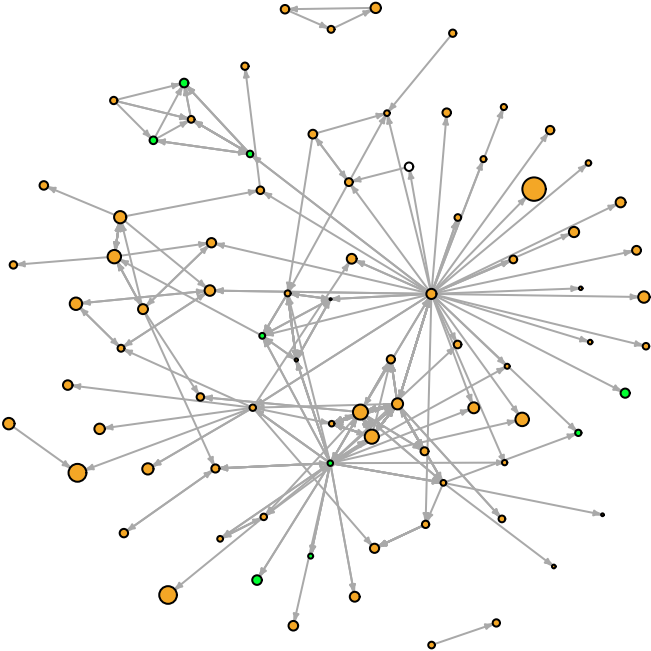

Vertex Size: Time

blue = M PBS
red = F PBS
cyan = M BBS
pink = F BBS
orange = F PY
green = M PY