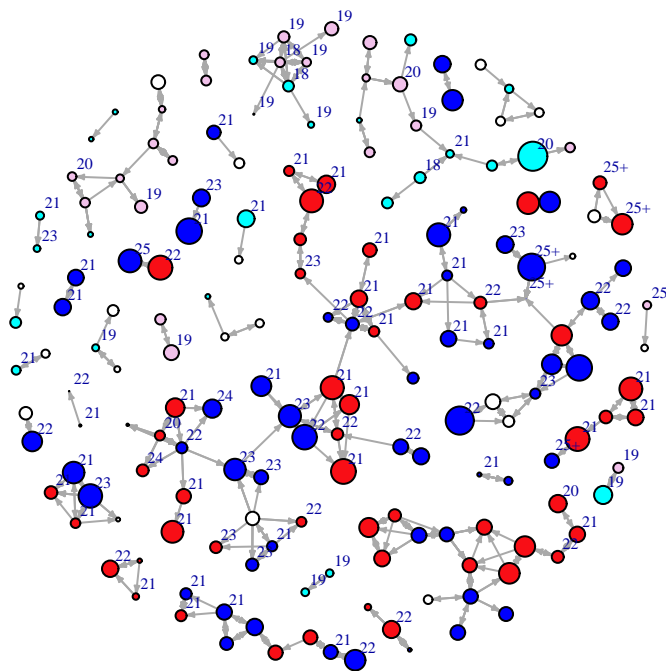

Vertex Size: Time

blue = M PBS
red = F PBS
cyan = M BBS
pink = F BBS
orange = F PY
green = M PY