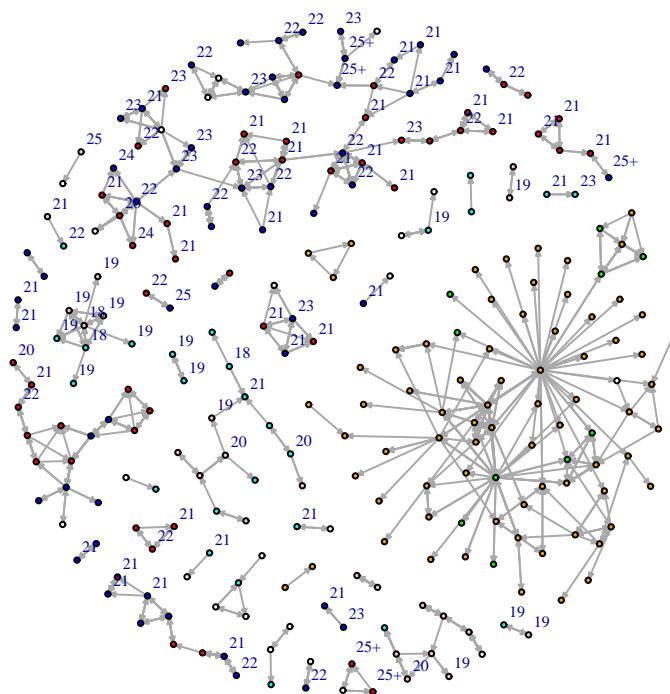

## Vertex Size: Time

blue = M PBS  
red = F PBS  
cyan = M BBS  
pink = F BBS  
orange = F PY  
green = M PY