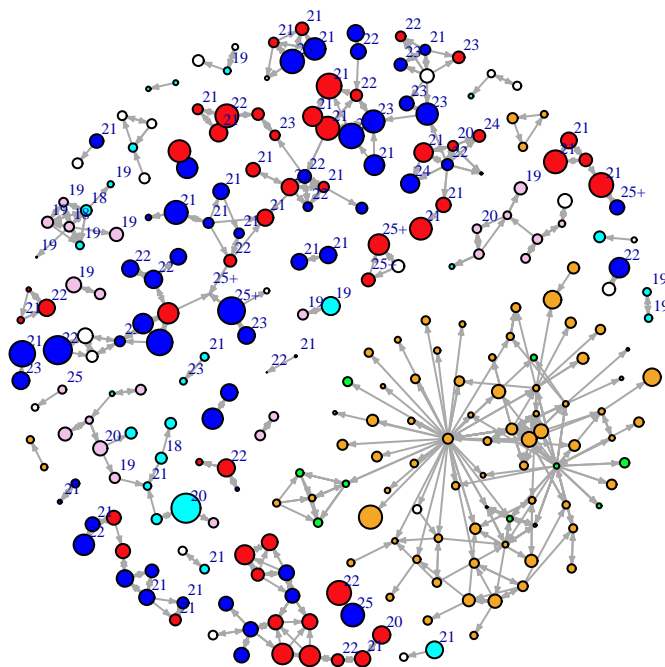

## Vertex Size: Time

blue = M PBS  
red = F PBS  
cyan = M BBS  
pink = F BBS  
orange = F PY  
green = M PY