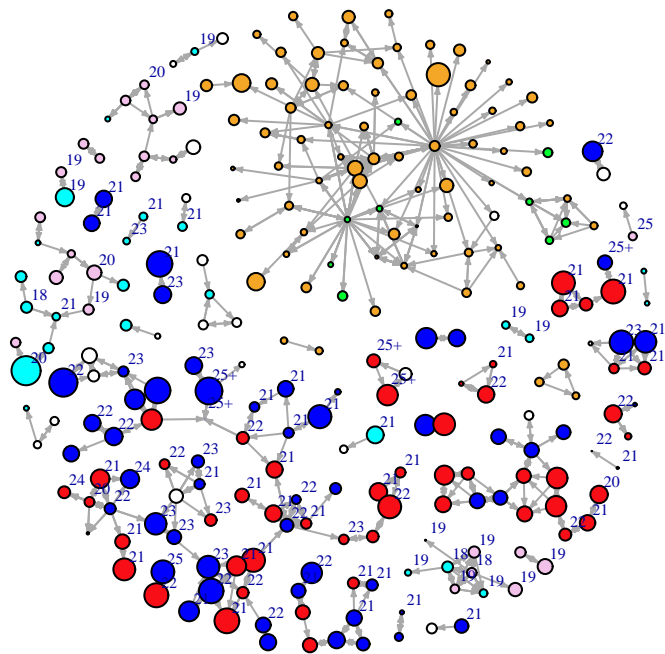

## Vertex Size: Time

blue = M PBS
red = F PBS
cyan = M BBS
pink = F BBS
orange = F PY
green = M PY