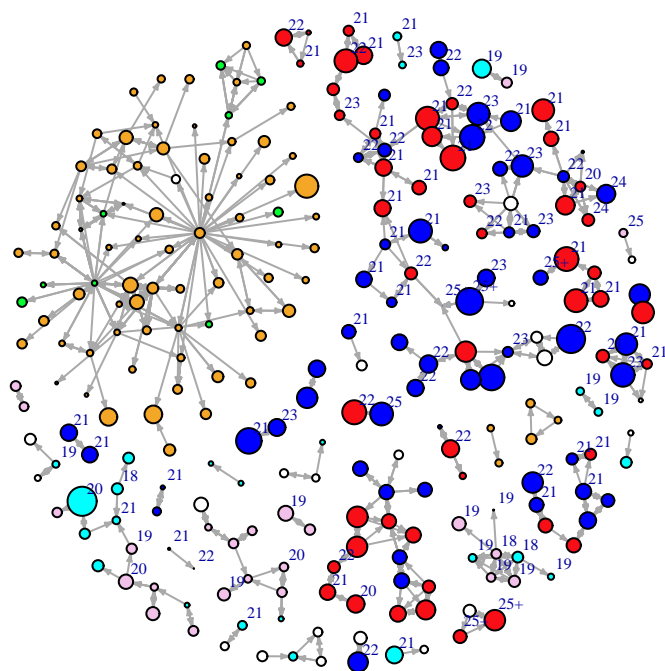

## Vertex Size: Time

blue = M PBS  
red = F PBS  
cyan = M BBS  
pink = F BBS  
orange = F PY  
green = M PY