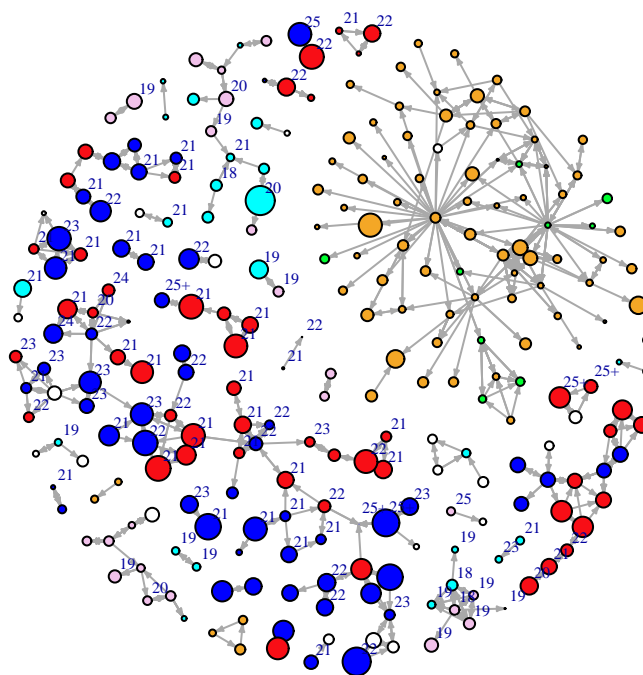

Vertex Size: Time

blue = M PBS
red = F PBS
cyan = M BBS
pink = F BBS
orange = F PY
green = M PY