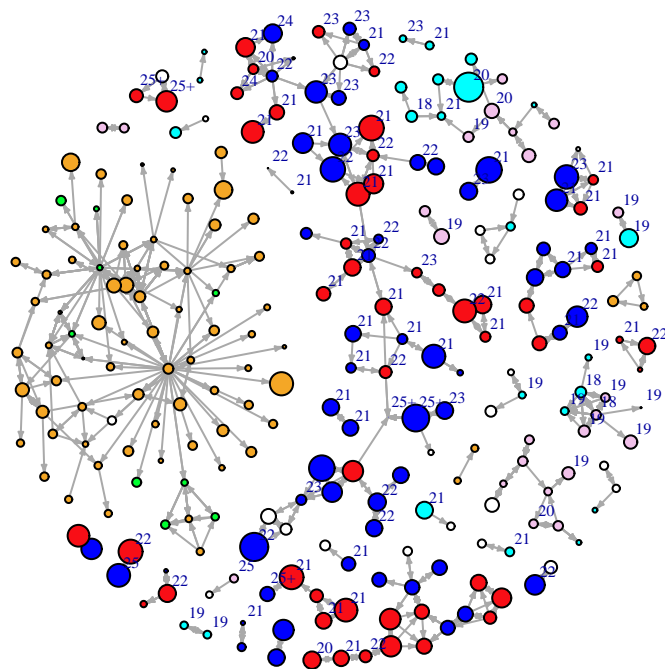

Vertex Size: Time

blue = M PBS
red = F PBS
cyan = M BBS
pink = F BBS
orange = F PY
green = M PY