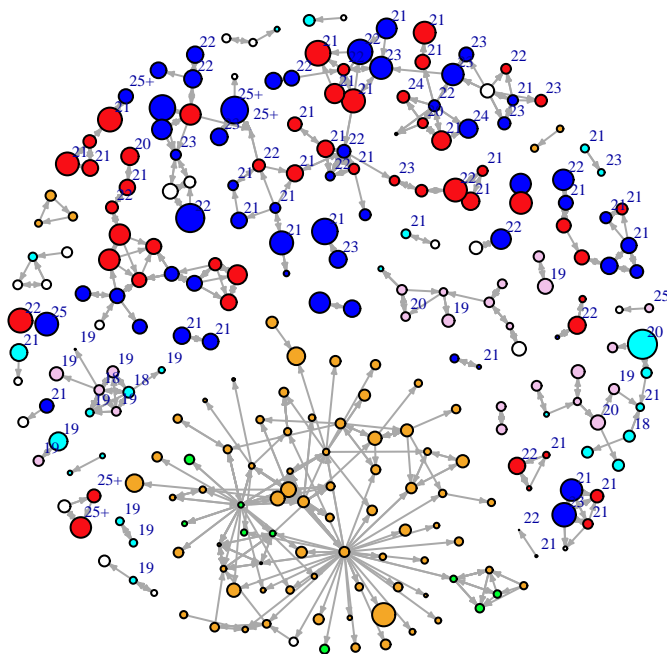

Vertex Size: Time

blue = M PBS
red = F PBS
cyan = M BBS
pink = F BBS
orange = F PY
green = M PY