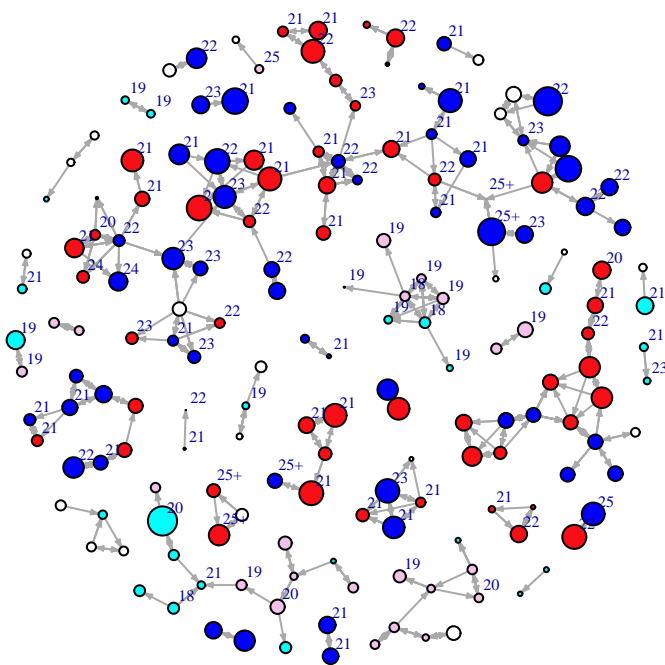

Vertex Size: Time

blue = M PBS
red = F PBS
cyan = M BBS
pink = F BBS
orange = F PY
green = M PY