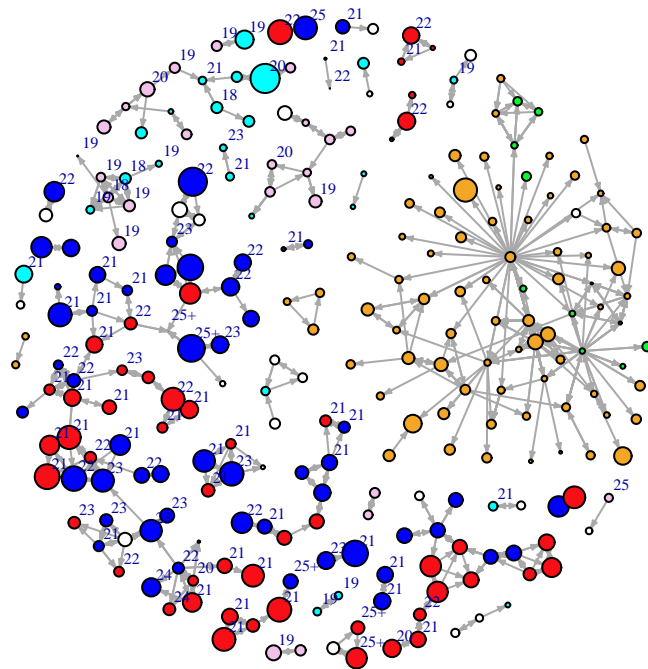

## Vertex Size: Time

blue = M PBS  
red = F PBS  
cyan = M BBS  
pink = F BBS  
orange = F PY  
green = M PY