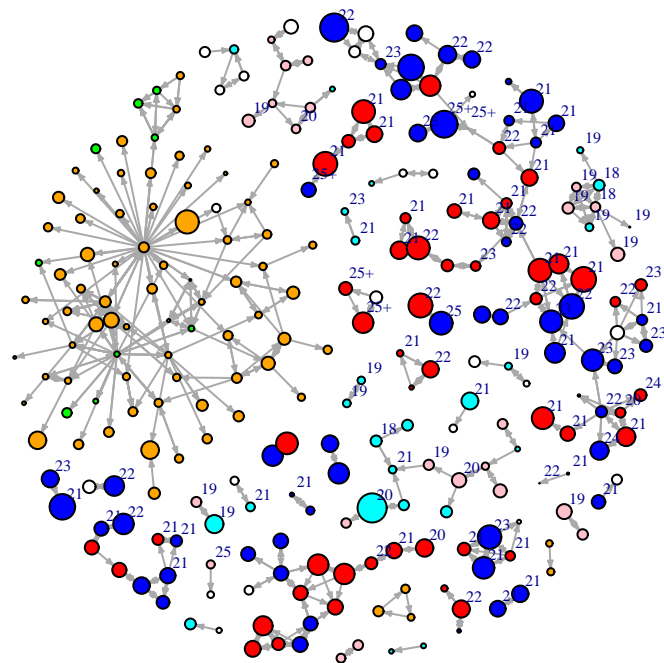

Vertex Size: Time

blue = M PBS
red = F PBS
cyan = M BBS
pink = F BBS
orange = F PY
green = M PY