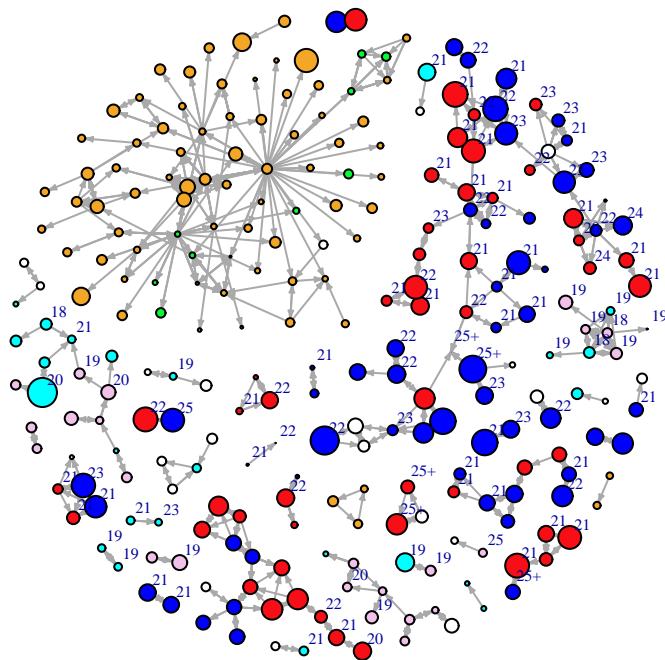

Vertex Size: Time

blue = M PBS
red = F PBS
cyan = M BBS
pink = F BBS
orange = F PY
green = M PY