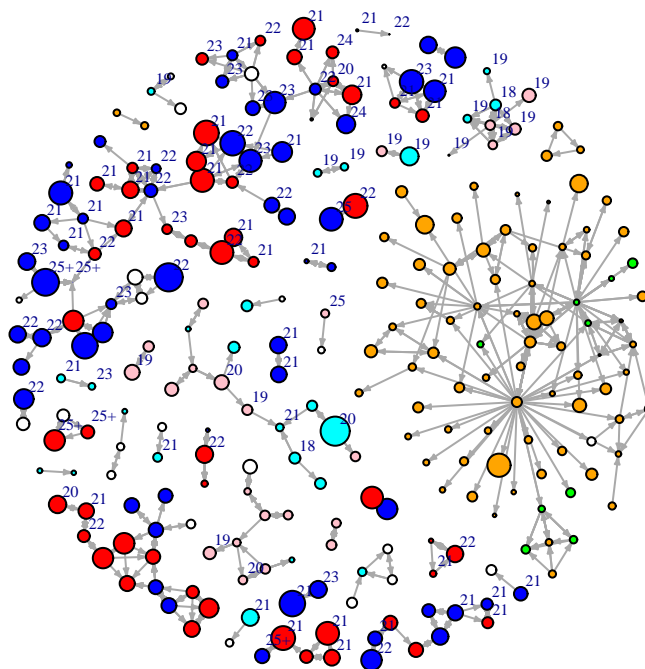

## Vertex Size: Time

blue = M PBS  
red = F PBS  
cyan = M BBS  
pink = F BBS  
orange = F PY  
green = M PY