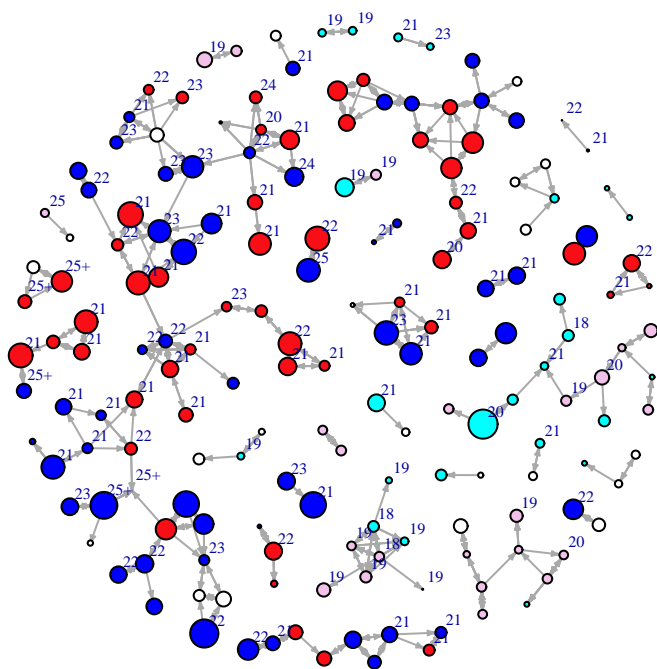

Vertex Size: Time

blue = M PBS
red = F PBS
cyan = M BBS
pink = F BBS
orange = F PY
green = M PY