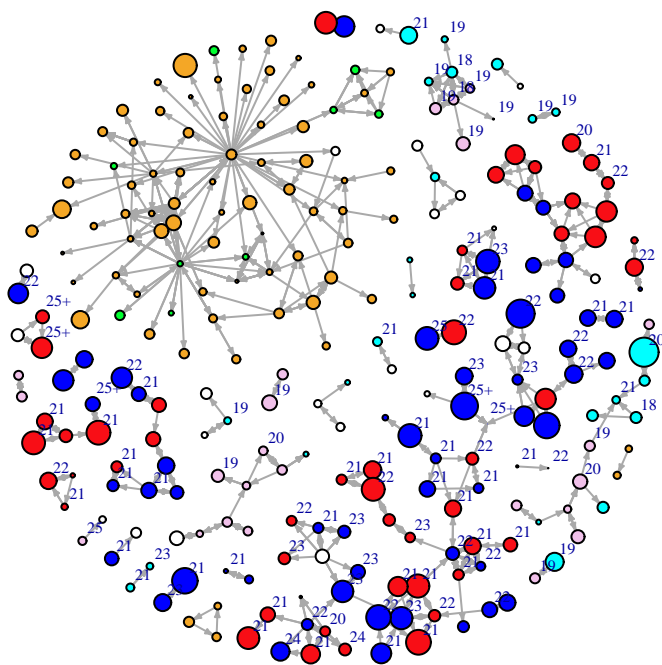

Vertex Size: Time

blue = M PBS
red = F PBS
cyan = M BBS
pink = F BBS
orange = F PY
green = M PY