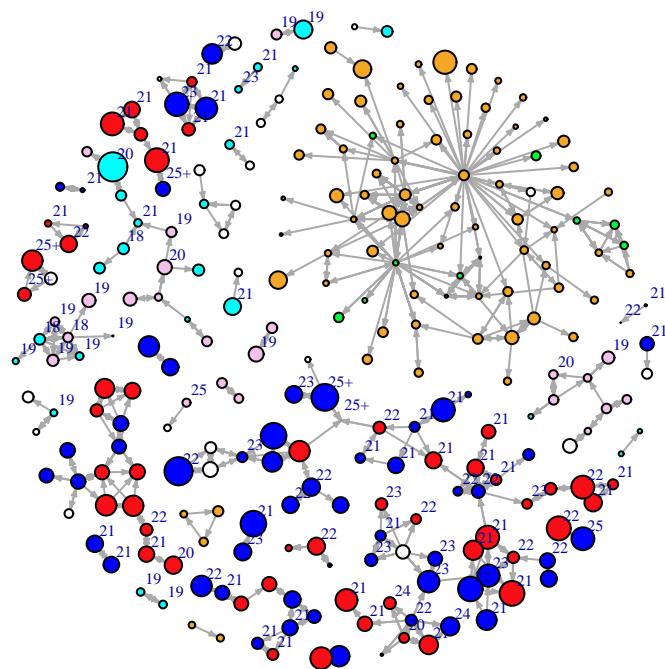

Vertex Size: Time

blue = M PBS
red = F PBS
cyan = M BBS
pink = F BBS
orange = F PY
green = M PY