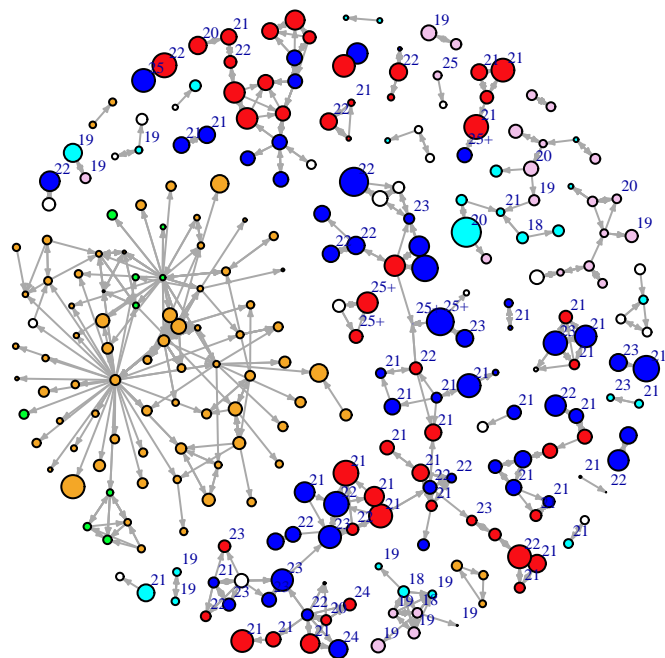

Vertex Size: Time

blue = M PBS
red = F PBS
cyan = M BBS
pink = F BBS
orange = F PY
green = M PY