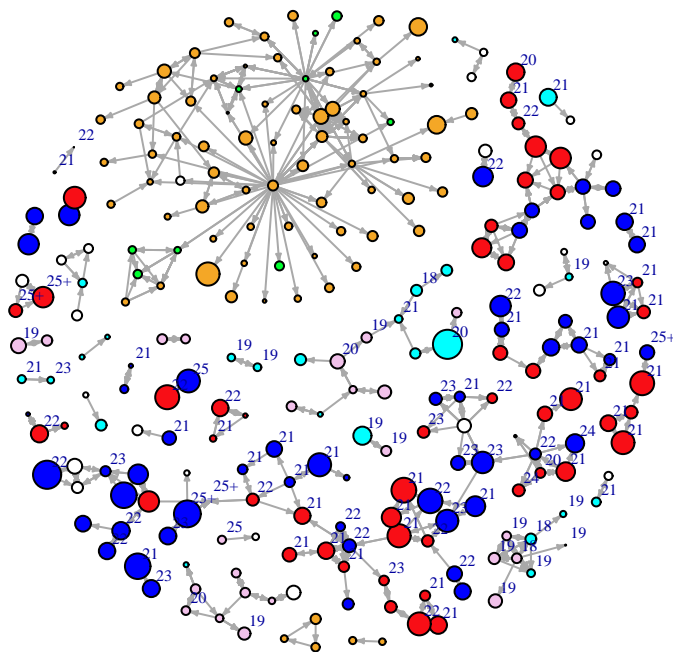

Vertex Size: Time

blue = M PBS
red = F PBS
cyan = M BBS
pink = F BBS
orange = F PY
green = M PY