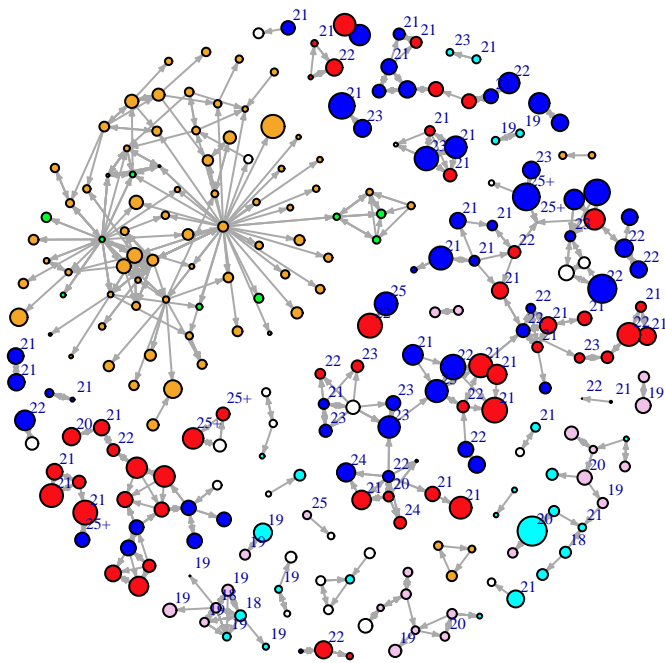

## Vertex Size: Time

blue = M PBS
red = F PBS
cyan = M BBS
pink = F BBS
orange = F PY
green = M PY