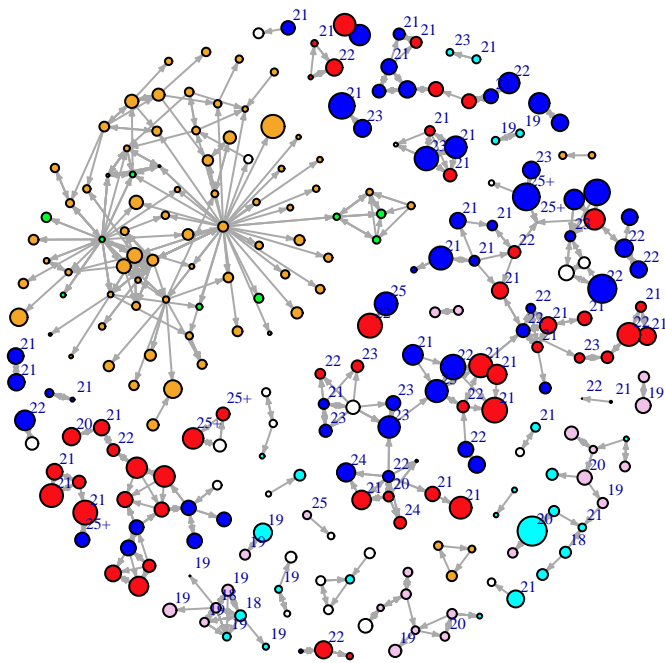

Vertex Size: Time

blue = M PBS
red = F PBS
cyan = M BBS
pink = F BBS
orange = F PY
green = M PY